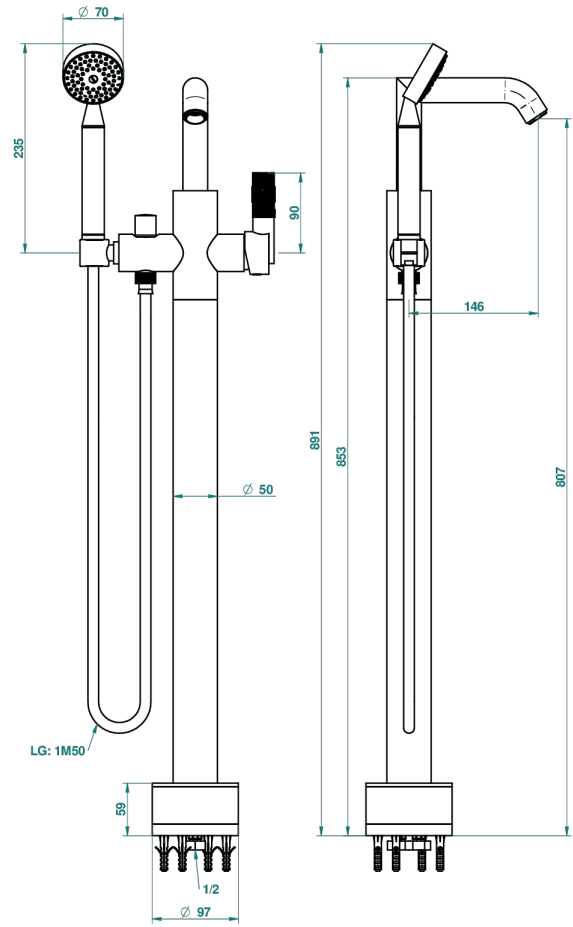

BAMBOU AMBER CRYSTAL

A34-6508S

Free-standing bath mixer with handshower with Easyclean system

THG[®]
PARIS

42426

31/05/2017

CHARACTERISTIC

- BamboU Amber crystal
- Free-standing bath mixer with handshower with Easyclean system

TECHNICAL SPECS

- Recommandé : 3 bars (max. 5 bars) - Advised : 43,5 psi (max. 72 psi)
- Bec : 22 l/min à 3 bars - Douchette : 9,5 l/min à 3 bars
- Spout : 5.82 gpm at 43.5 psi - Handshower : 2.5 gpm at 43.5 psi

AVAILABLE FINITIONS

Antique nickel - H28
Black ceram - D30
Blush PVD - H62
Brass color PVD - H49
Brown bronze color PVD - F33
Gold color PVD - H52

Graphite PVD - H64
Lacquered light bronze - D01
Matt Umber PVD - H67
Matt blush PVD - H60
Matt brass color PVD - H50
Matt brown bronze color PVD - F34