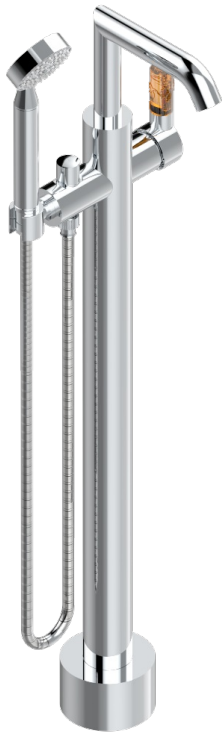

BAMBOU AMBER CRYSTAL

A34-6508S

Free-standing bath mixer with handshower with Easyclean system

THG[®]
PARIS

42426

31/05/2017

CHARACTERISTIC

- BamboU Amber crystal
- Free-standing bath mixer with handshower with Easyclean system

TECHNICAL SPECS

- Recommandé : 3 bars (max. 5 bars) - Advised : 43,5 psi (max. 72 psi)
- Bec : 22 l/min à 3 bars - Douchette : 9,5 l/min à 3 bars
- Spout : 5.82 gpm at 43.5 psi - Handshower : 2.5 gpm at 43.5 psi

AVAILABLE FINITIONS

Antique nickel - H28
Black ceram - D30
Blush PVD - H62
Brass color PVD - H49
Brown bronze color PVD - F33
Gold color PVD - H52

Graphite PVD - H64
Lacquered light bronze - D01
Matt Umber PVD - H67
Matt blush PVD - H60
Matt brass color PVD - H50
Matt brown bronze color PVD - F34

Matt chrome - C02
Matt gold - F07
Matt gold color PVD - H53
Matt graphite PVD - H65
Matt nickel (color finish) - C01
Matt nickel color PVD - H56

Nickel color PVD - H55
Polished chrome (color finish) - A02
Polished chrome / Polished gold (color finish) - G02
Polished gold (color finish) - F01
Polished nickel - B01
Soft gold - F30