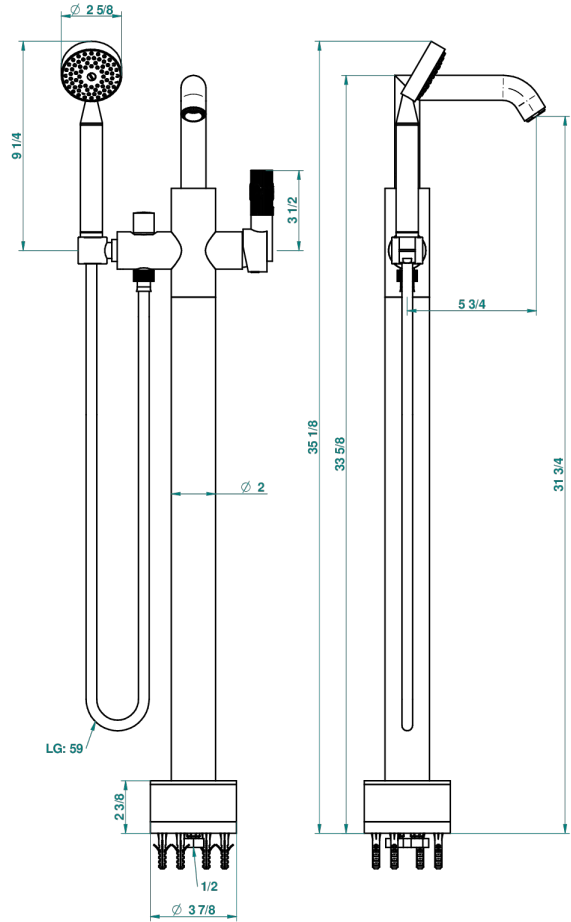

BAMBOU AMBER CRYSTAL

A34-6508S

Free-standing bath mixer with handshower with Easyclean system

THG[®]
PARIS

CHARACTERISTIC

- BamboU Amber crystal
- Free-standing bath mixer with handshower with Easyclean system

TECHNICAL SPECS

- Recommandé : 3 bars (max. 5 bars) - Advised : 43,5 psi (max. 72 psi)
- Bec : 22 l/min à 3 bars - Douchette : 9,5 l/min à 3 bars
- Spout : 5.82 gpm at 43.5 psi - Handshower : 2.5 gpm at 43.5 psi

AVAILABLE FINITIONS

Antique nickel - H28
Black ceram - D30
Blush PVD - H62
Brass color PVD - H49
Brown bronze color PVD - F33
Gold color PVD - H52

Graphite PVD - H64
Lacquered light bronze - D01
Matt Umber PVD - H67
Matt blush PVD - H60
Matt brass color PVD - H50
Matt brown bronze color PVD - F34