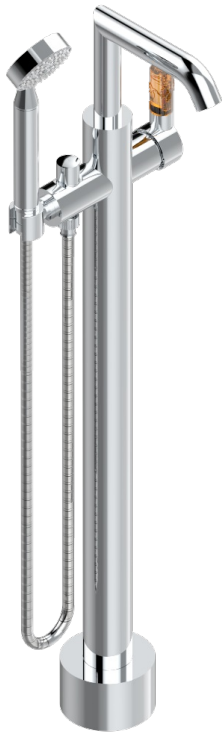

BAMBOU AMBER CRYSTAL

A34-6508S

Free-standing bath mixer with handshower with Easyclean system

THG[®]
PARIS

CHARACTERISTIC

- BamboU Amber crystal
- Free-standing bath mixer with handshower with Easyclean system

TECHNICAL SPECS

- Recommandé : 3 bars (max. 5 bars) - Advised : 43,5 psi (max. 72 psi)
- Bec : 22 l/min à 3 bars - Douchette : 9,5 l/min à 3 bars
- Spout : 5.82 gpm at 43.5 psi - Handshower : 2.5 gpm at 43.5 psi

AVAILABLE FINITIONS

Antique nickel - H28
Black ceram - D30
Blush PVD - H62
Brass color PVD - H49
Brown bronze color PVD - F33
Gold color PVD - H52

Graphite PVD - H64
Lacquered light bronze - D01
Matt Umber PVD - H67
Matt blush PVD - H60
Matt brass color PVD - H50
Matt brown bronze color PVD - F34

Matt chrome - C02
Matt gold - F07
Matt gold color PVD - H53
Matt graphite PVD - H65
Matt nickel (color finish) - C01
Matt nickel color PVD - H56

Nickel color PVD - H55
Polished chrome (color finish) - A02
Polished chrome / Polished gold (color finish) - G02
Polished gold (color finish) - F01
Polished nickel - B01
Soft gold - F30