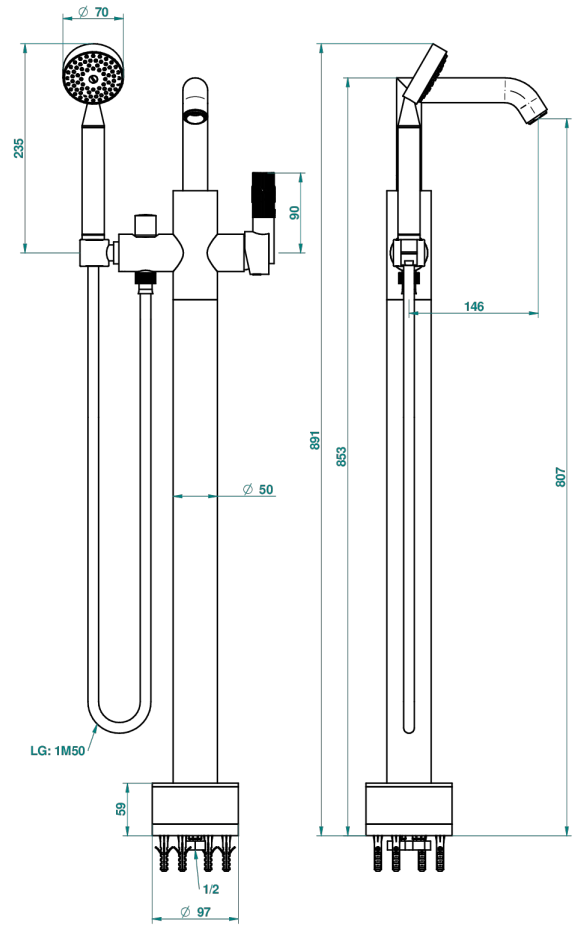

BAMBOU AMBER CRYSTAL

A34-6508S

Free-standing bath mixer with handshower with Easyclean system

THG[®]
PARIS

CHARACTERISTIC

- BamboU Amber crystal
- Free-standing bath mixer with handshower with Easyclean system

TECHNICAL SPECS

- Recommandé : 3 bars (max. 5 bars) - Advised : 43,5 psi (max. 72 psi)
- Bec : 22 l/min à 3 bars - Douchette : 9,5 l/min à 3 bars
- Spout : 5.82 gpm at 43.5 psi - Handshower : 2.5 gpm at 43.5 psi

AVAILABLE FINITIONS

Antique nickel - H28
Black ceram - D30
Blush PVD - H62
Brass color PVD - H49
Brown bronze color PVD - F33
Gold color PVD - H52

Graphite PVD - H64
Lacquered light bronze - D01
Matt Umber PVD - H67
Matt blush PVD - H60
Matt brass color PVD - H50
Matt brown bronze color PVD - F34