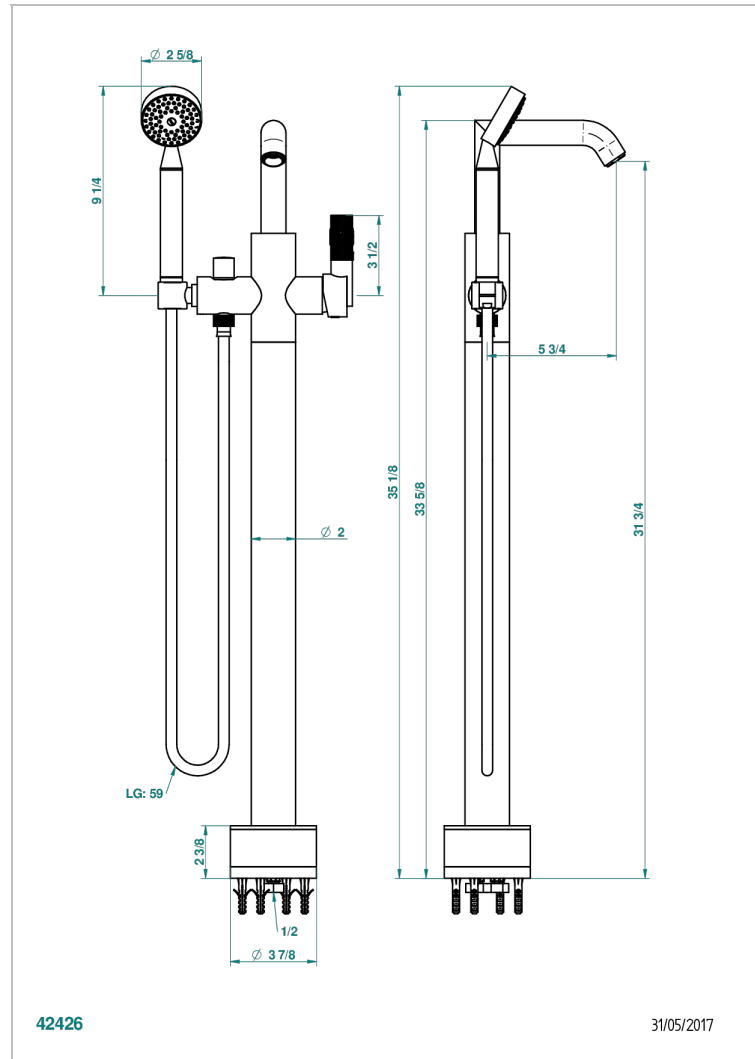

BAMBOU AMBER CRYSTAL

A34-6508S

Free-standing bath mixer with handshower with Easyclean system

THG[®]
PARIS

CHARACTERISTIC

- BamboU Amber crystal
- Free-standing bath mixer with handshower with Easyclean system

TECHNICAL SPECS

- Recommandé : 3 bars (max. 5 bars) - Advised : 43,5 psi (max. 72 psi)
- Bec : 22 l/min à 3 bars - Douchette : 9,5 l/min à 3 bars
- Spout : 5.82 gpm at 43.5 psi - Handshower : 2.5 gpm at 43.5 psi

AVAILABLE FINITIONS

Antique nickel - H28
Black ceram - D30
Blush PVD - H62
Brass color PVD - H49
Brown bronze color PVD - F33
Gold color PVD - H52

Graphite PVD - H64
Lacquered light bronze - D01
Matt Umber PVD - H67
Matt blush PVD - H60
Matt brass color PVD - H50
Matt brown bronze color PVD - F34