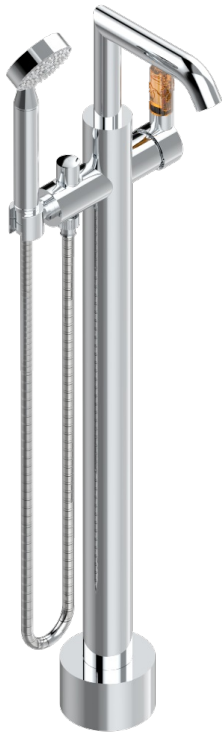

BAMBOU AMBER CRYSTAL

A34-6508S

Free-standing bath mixer with handshower with Easyclean system

THG[®]
PARIS

CHARACTERISTIC

- BamboU Amber crystal
- Free-standing bath mixer with handshower with Easyclean system

TECHNICAL SPECS

- Recommandé : 3 bars (max. 5 bars) - Advised : 43,5 psi (max. 72 psi)
- Bec : 22 l/min à 3 bars - Douchette : 9,5 l/min à 3 bars
- Spout : 5.82 gpm at 43.5 psi - Handshower : 2.5 gpm at 43.5 psi

AVAILABLE FINITIONS

Antique nickel - H28
Black ceram - D30
Blush PVD - H62
Brass color PVD - H49
Brown bronze color PVD - F33
Gold color PVD - H52

Graphite PVD - H64
Lacquered light bronze - D01
Matt Umber PVD - H67
Matt blush PVD - H60
Matt brass color PVD - H50
Matt brown bronze color PVD - F34

Matt chrome - C02
Matt gold - F07
Matt gold color PVD - H53
Matt graphite PVD - H65
Matt nickel (color finish) - C01
Matt nickel color PVD - H56

Nickel color PVD - H55
Polished chrome (color finish) - A02
Polished chrome / Polished gold (color finish) - G02
Polished gold (color finish) - F01
Polished nickel - B01
Soft gold - F30