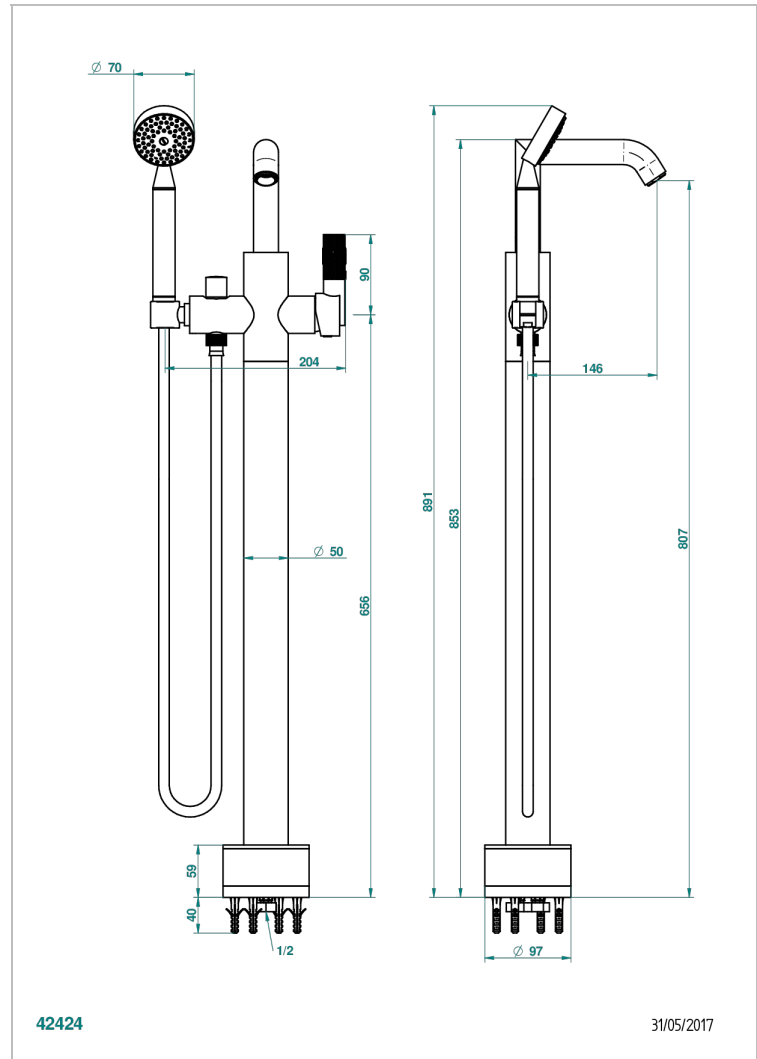

BAMBOU BLACK CRYSTAL

A33-6508S

THG[®]
PARIS

Free-standing single lever bath mixer with handshower with Easyclean system

CHARACTERISTIC

- BamboU Black crystal
- Free-standing single lever bath mixer with handshower with Easyclean system

TECHNICAL SPECS

- Recommandé : 3 bars (max. 5 bars) - Advised : 43,5 psi (max. 72 psi)
- Bec : 22 l/min à 3 bars - Douchette : 9,5 l/min à 3 bars
- Spout : 5.82 gpm at 43.5 psi - Handshower : 2.5 gpm at 43.5 psi