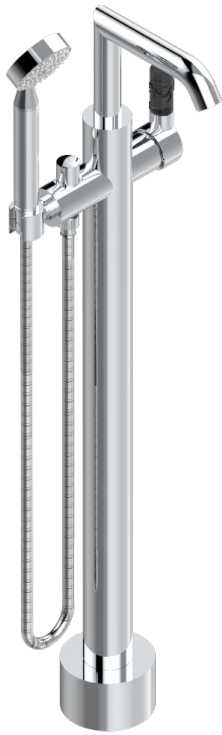

BAMBOU BLACK CRYSTAL

A33-6508S

THG[®]
PARIS

Free-standing single lever bath mixer with handshower with Easyclean system

CHARACTERISTIC

- BamboU Black crystal
- Free-standing single lever bath mixer with handshower with Easyclean system

TECHNICAL SPECS

- Recommandé : 3 bars (max. 5 bars) - Advised : 43,5 psi (max. 72 psi)
- Bec : 22 l/min à 3 bars - Douchette : 9,5 l/min à 3 bars
- Spout : 5.82 gpm at 43.5 psi - Handshower : 2.5 gpm at 43.5 psi

AVAILABLE FINITIONS

Black ceram - D30
Blush PVD - H62
Brass color PVD - H49
Brown bronze color PVD - F33
Chrome polished - A02
Chrome polished / gold polished - G02

Copper antique matt, coated - H07
Gold color PVD - H52
Gold mat - F07
Gold polished - F01
Graphite PVD - H64
Light coated bronze - D01

Matt Umber PVD - H67
Matt blush PVD - H60
Matt brass color PVD - H50
Matt brown bronze color PVD - F34
Matt chrome (American satin) - C02
Matt gold color PVD - H53

Matt graphite PVD - H65
Matt nickel (American satin) - C01
Matt nickel color PVD - H56
Nickel antique / Sovereign - H28
Nickel color PVD - H55
Nickel polished - B01