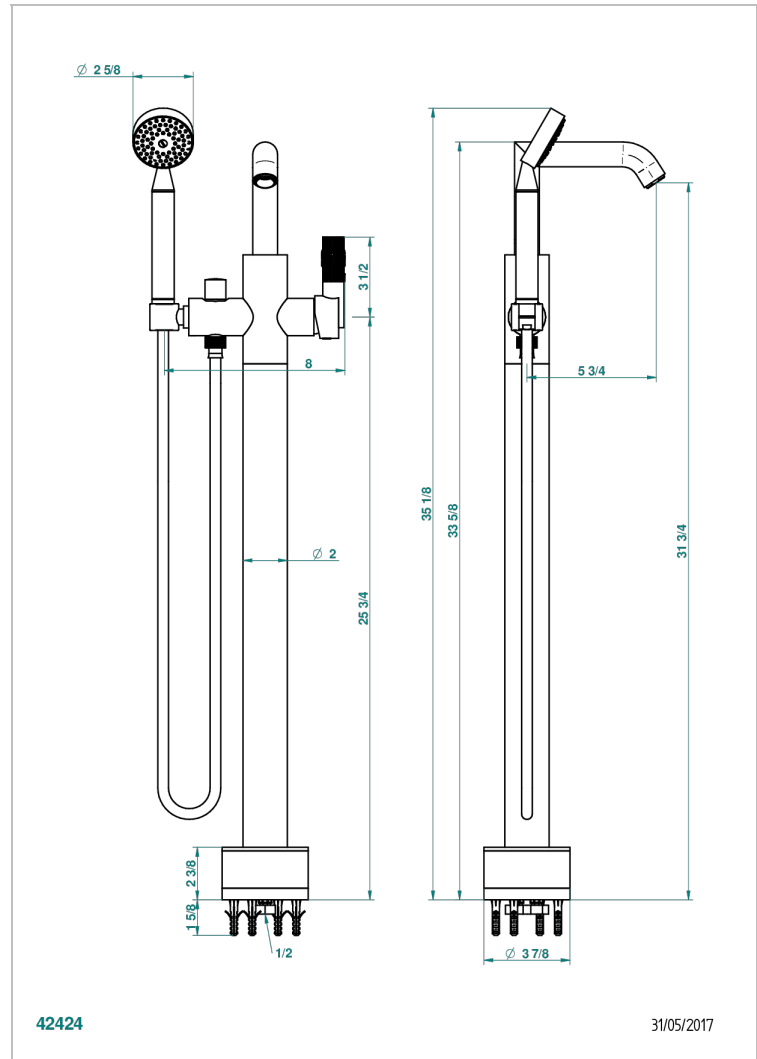

BAMBOU BLACK CRYSTAL

A33-6508S

Free-standing single lever bath mixer with handshower with Easyclean system

THG[®]
PARIS

CHARACTERISTIC

- Bambou Black crystal
- Free-standing single lever bath mixer with handshower with Easyclean system

TECHNICAL SPECS

- Recommandé : 3 bars (max. 5 bars) - Advised : 43,5 psi (max. 72 psi)
- Bec : 22 l/min à 3 bars - Douchette : 9,5 l/min à 3 bars
- Spout : 5.82 gpm at 43.5 psi - Handshower : 2.5 gpm at 43.5 psi