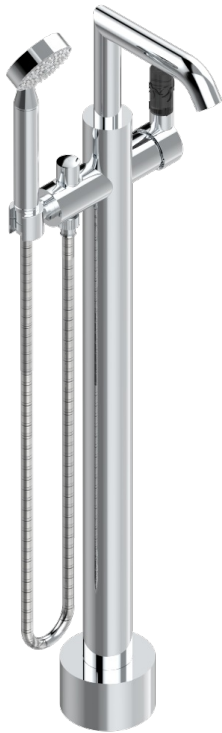

BAMBOU BLACK CRYSTAL

A33-6508S

Free-standing single lever bath mixer with handshower with Easyclean system

THG[®]
PARIS

CHARACTERISTIC

- Bambou Black crystal
- Free-standing single lever bath mixer with handshower with Easyclean system

TECHNICAL SPECS

- Recommandé : 3 bars (max. 5 bars) - Advised : 43,5 psi (max. 72 psi)
- Bec : 22 l/min à 3 bars - Douchette : 9,5 l/min à 3 bars
- Spout : 5.82 gpm at 43.5 psi - Handshower : 2.5 gpm at 43.5 psi

AVAILABLE FINITIONS

Black ceram - D30
Blush PVD - H62
Brass color PVD - H49
Brown bronze color PVD - F33
Chrome polished - A02
Chrome polished / gold polished - G02

Copper antique matt, coated - H07
Gold color PVD - H52
Gold mat - F07
Gold polished - F01
Graphite PVD - H64
Light coated bronze - D01

Matt Umber PVD - H67
Matt blush PVD - H60
Matt brass color PVD - H50
Matt brown bronze color PVD - F34
Matt chrome (American satin) - C02
Matt gold color PVD - H53

Matt graphite PVD - H65
Matt nickel (American satin) - C01
Matt nickel color PVD - H56
Nickel antique / Sovereign - H28
Nickel color PVD - H55
Nickel polished - B01