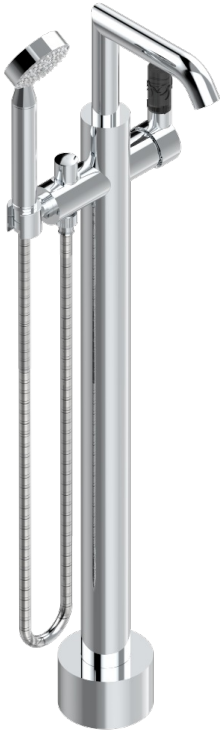

BAMBOU BLACK CRYSTAL

A33-6508S

Free-standing bath mixer with handshower with Easyclean system

THG[®]
PARIS

CHARACTERISTIC

- Bambou Black crystal
- Free-standing bath mixer with handshower with Easyclean system

TECHNICAL SPECS

- Recommandé : 3 bars (max. 5 bars) - Advised : 43,5 psi (max. 72 psi)
- Bec : 22 l/min à 3 bars - Douchette : 9,5 l/min à 3 bars
- Spout : 5.82 gpm at 43.5 psi - Handshower : 2.5 gpm at 43.5 psi

AVAILABLE FINITIONS

Antique nickel - H28
Black ceram - D30
Blush PVD - H62
Brass color PVD - H49
Brown bronze color PVD - F33
Gold color PVD - H52

Graphite PVD - H64
Lacquered light bronze - D01
Matt Umber PVD - H67
Matt blush PVD - H60
Matt brass color PVD - H50
Matt brown bronze color PVD - F34

Matt chrome - C02
Matt gold - F07
Matt gold color PVD - H53
Matt graphite PVD - H65
Matt nickel (color finish) - C01
Matt nickel color PVD - H56

Nickel color PVD - H55
Polished chrome (color finish) - A02
Polished chrome / Polished gold (color finish) - G02
Polished gold (color finish) - F01
Polished nickel - B01
Soft gold - F30