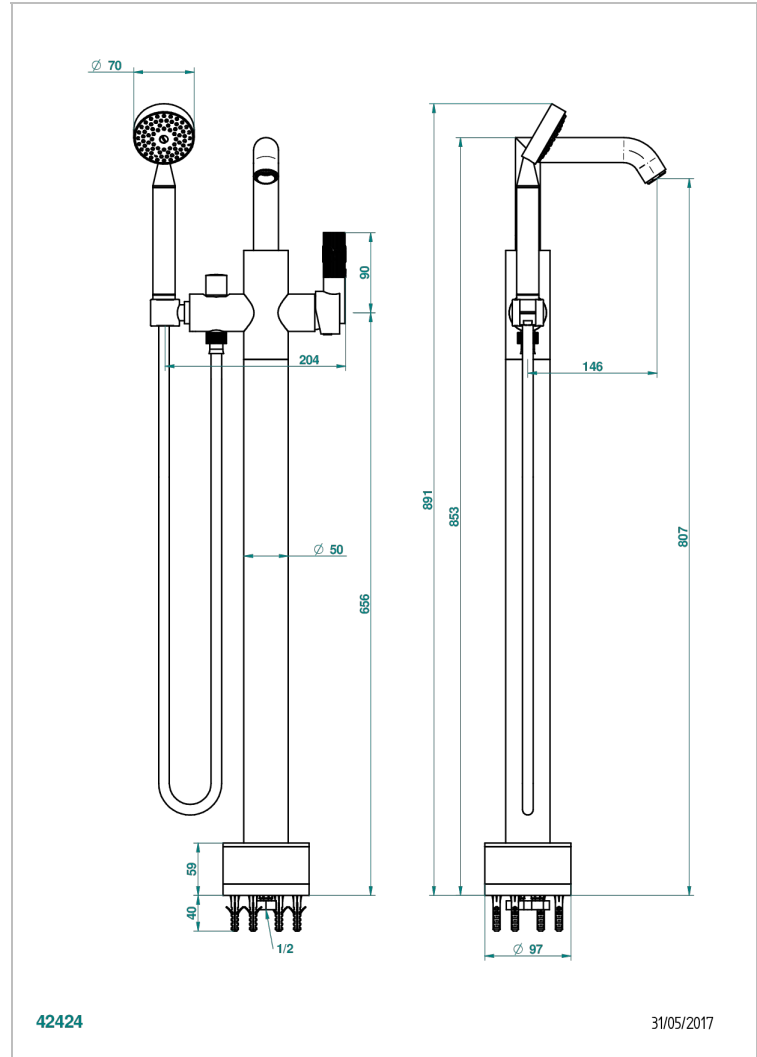

BAMBOU BLACK CRYSTAL

A33-6508S

Free-standing bath mixer with handshower with Easyclean system

THG[®]
PARIS

CHARACTERISTIC

- Bambou Black crystal
- Free-standing bath mixer with handshower with Easyclean system

TECHNICAL SPECS

- Recommandé : 3 bars (max. 5 bars) - Advised : 43,5 psi (max. 72 psi)
- Bec : 22 l/min à 3 bars - Douchette : 9,5 l/min à 3 bars
- Spout : 5.82 gpm at 43.5 psi - Handshower : 2.5 gpm at 43.5 psi

AVAILABLE FINITIONS

Antique nickel - H28
Black ceram - D30
Blush PVD - H62
Brass color PVD - H49
Brown bronze color PVD - F33
Gold color PVD - H52

Graphite PVD - H64
Lacquered light bronze - D01
Matt Umber PVD - H67
Matt blush PVD - H60
Matt brass color PVD - H50
Matt brown bronze color PVD - F34