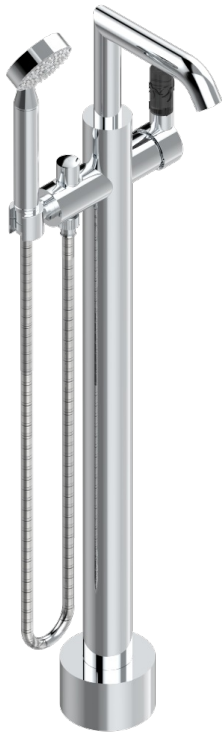

BAMBOU BLACK CRYSTAL

A33-6508S

Free-standing bath mixer with handshower with Easyclean system

THG[®]
PARIS

CHARACTERISTIC

- Bambou Black crystal
- Free-standing bath mixer with handshower with Easyclean system

TECHNICAL SPECS

- Recommandé : 3 bars (max. 5 bars) - Advised : 43,5 psi (max. 72 psi)
- Bec : 22 l/min à 3 bars - Douchette : 9,5 l/min à 3 bars
- Spout : 5.82 gpm at 43.5 psi - Handshower : 2.5 gpm at 43.5 psi

AVAILABLE FINITIONS

Antique nickel - H28
Black ceram - D30
Blush PVD - H62
Brass color PVD - H49
Brown bronze color PVD - F33
Gold color PVD - H52

Graphite PVD - H64
Lacquered light bronze - D01
Matt Umber PVD - H67
Matt blush PVD - H60
Matt brass color PVD - H50
Matt brown bronze color PVD - F34

Matt chrome - C02
Matt gold - F07
Matt gold color PVD - H53
Matt graphite PVD - H65
Matt nickel (color finish) - C01
Matt nickel color PVD - H56

Nickel color PVD - H55
Polished chrome (color finish) - A02
Polished chrome / Polished gold (color finish) - G02
Polished gold (color finish) - F01
Polished nickel - B01
Soft gold - F30