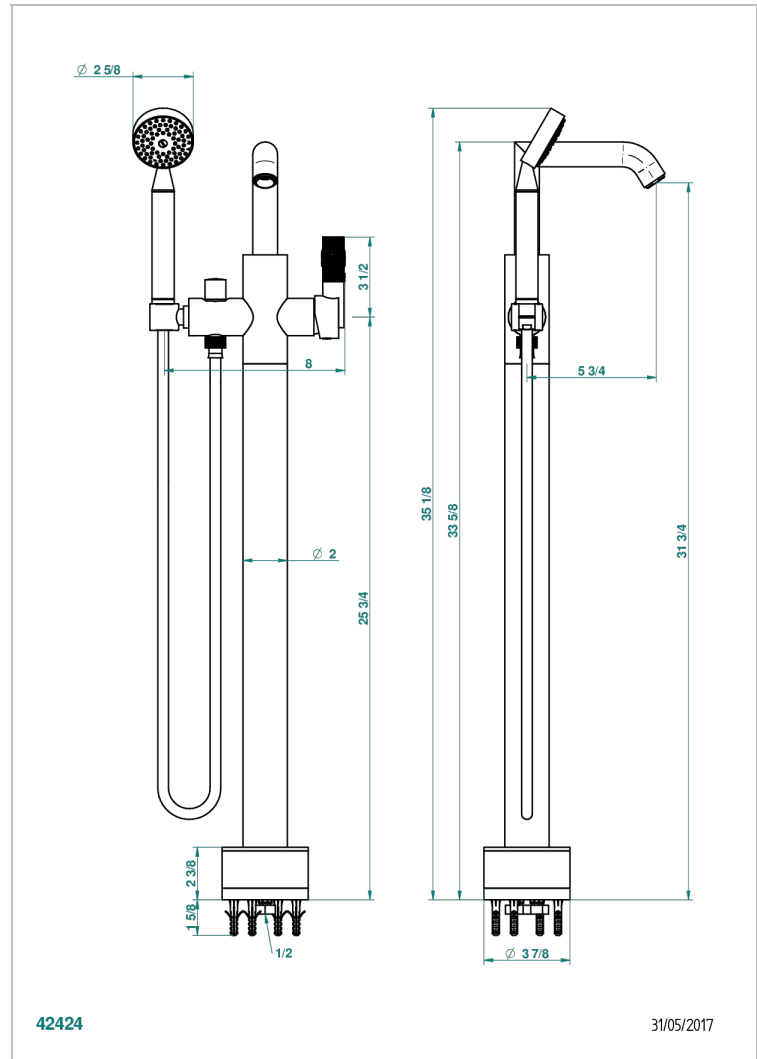

BAMBOU BLACK CRYSTAL

A33-6508S

Free-standing bath mixer with handshower with Easyclean system

THG[®]
PARIS

CHARACTERISTIC

- Bambou Black crystal
- Free-standing bath mixer with handshower with Easyclean system

TECHNICAL SPECS

- Recommandé : 3 bars (max. 5 bars) - Advised : 43,5 psi (max. 72 psi)
- Bec : 22 l/min à 3 bars - Douchette : 9,5 l/min à 3 bars
- Spout : 5.82 gpm at 43.5 psi - Handshower : 2.5 gpm at 43.5 psi

AVAILABLE FINITIONS

Antique nickel - H28
Black ceram - D30
Blush PVD - H62
Brass color PVD - H49
Brown bronze color PVD - F33
Gold color PVD - H52

Graphite PVD - H64
Lacquered light bronze - D01
Matt Umber PVD - H67
Matt blush PVD - H60
Matt brass color PVD - H50
Matt brown bronze color PVD - F34