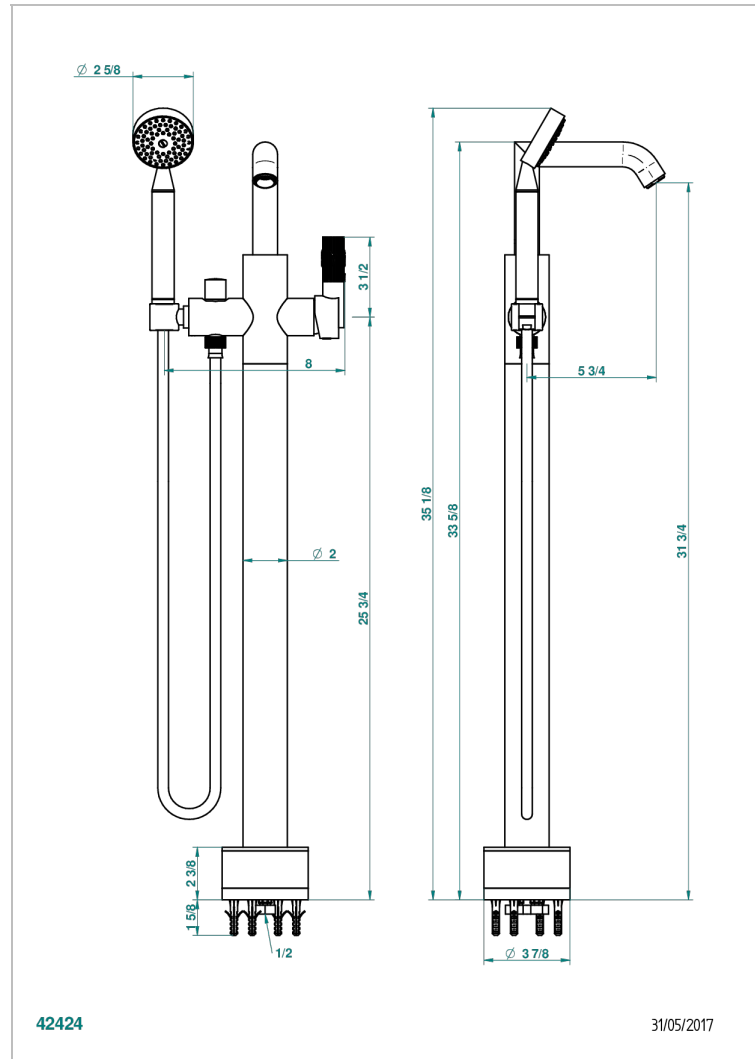

BAMBOU BLACK CRYSTAL

A33-6508S

Free-standing bath mixer with handshower with Easyclean system

THG[®]
PARIS

CHARACTERISTIC

- Bambou Black crystal
- Free-standing bath mixer with handshower with Easyclean system

TECHNICAL SPECS

- Recommandé : 3 bars (max. 5 bars) - Advised : 43,5 psi (max. 72 psi)
- Bec : 22 l/min à 3 bars - Douchette : 9,5 l/min à 3 bars
- Spout : 5.82 gpm at 43.5 psi - Handshower : 2.5 gpm at 43.5 psi

AVAILABLE FINITIONS

Antique nickel - H28
Black ceram - D30
Blush PVD - H62
Brass color PVD - H49
Brown bronze color PVD - F33
Gold color PVD - H52

Graphite PVD - H64
Lacquered light bronze - D01
Matt Umber PVD - H67
Matt blush PVD - H60
Matt brass color PVD - H50
Matt brown bronze color PVD - F34