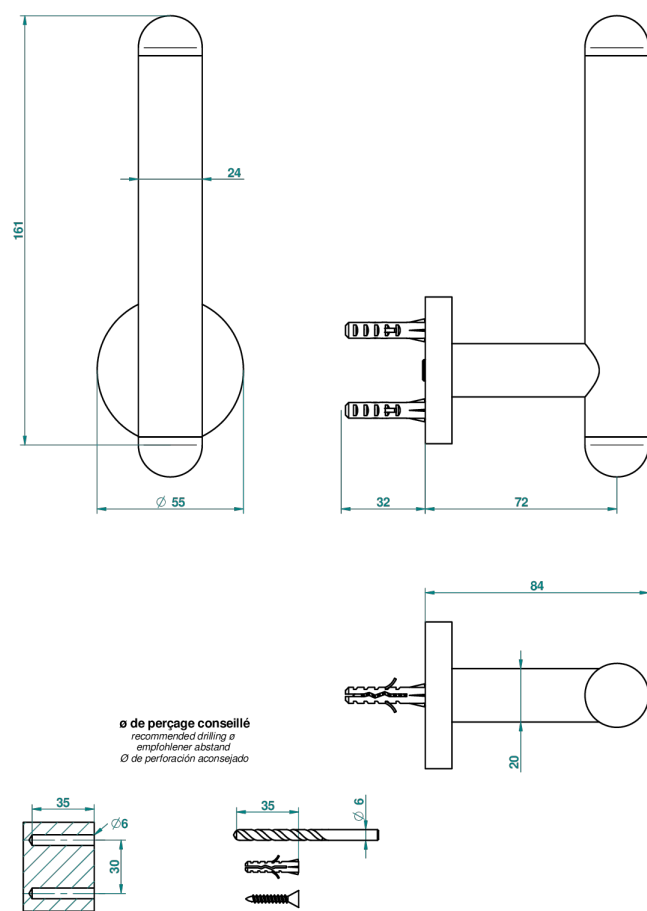

LE 11 WITH LEVER HANDLES

U2B-542

Reserve toilet paper holder

42392

09/05/2011

CHARACTERISTIC

- Le 11 with lever handles
- Reserve toilet paper holder

AVAILABLE FINITIONS