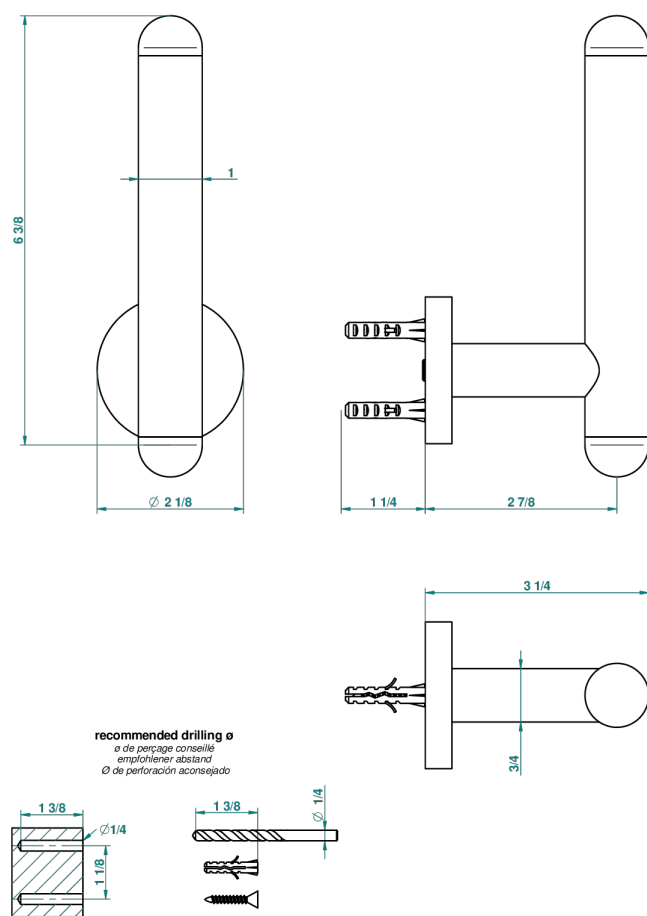

LE 11 WITH LEVER HANDLES

U2B-542

Reserve toilet paper holder

42392

09/05/2011

CHARACTERISTIC

- Le 11 with lever handles
- Reserve toilet paper holder

AVAILABLE FINITIONS