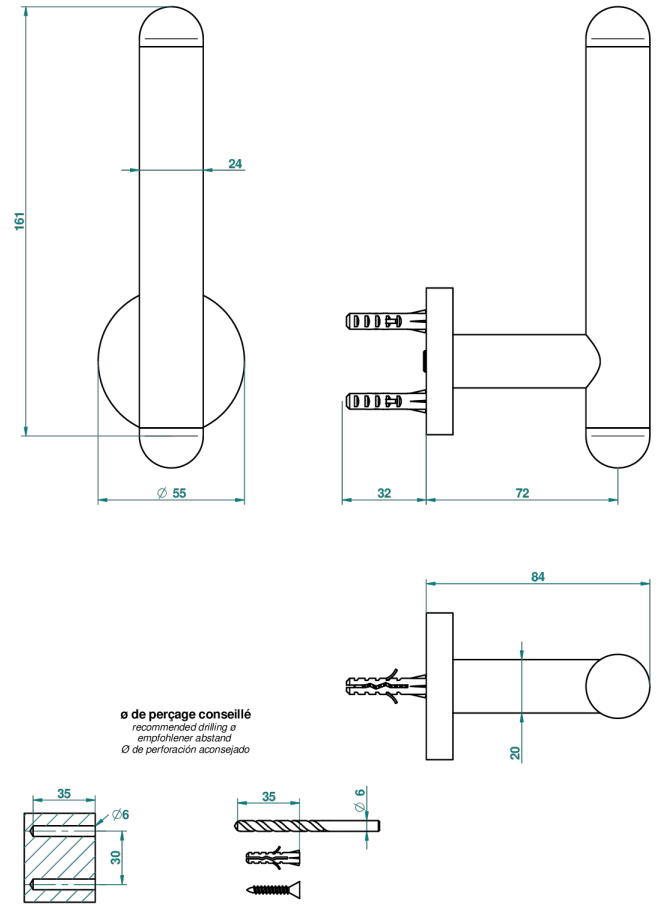

LE 11

U2A-542

Reserve toilet paper holder

THG[®]
PARIS

42392

09/05/2011

CHARACTERISTIC

- Le 11
- Reserve toilet paper holder