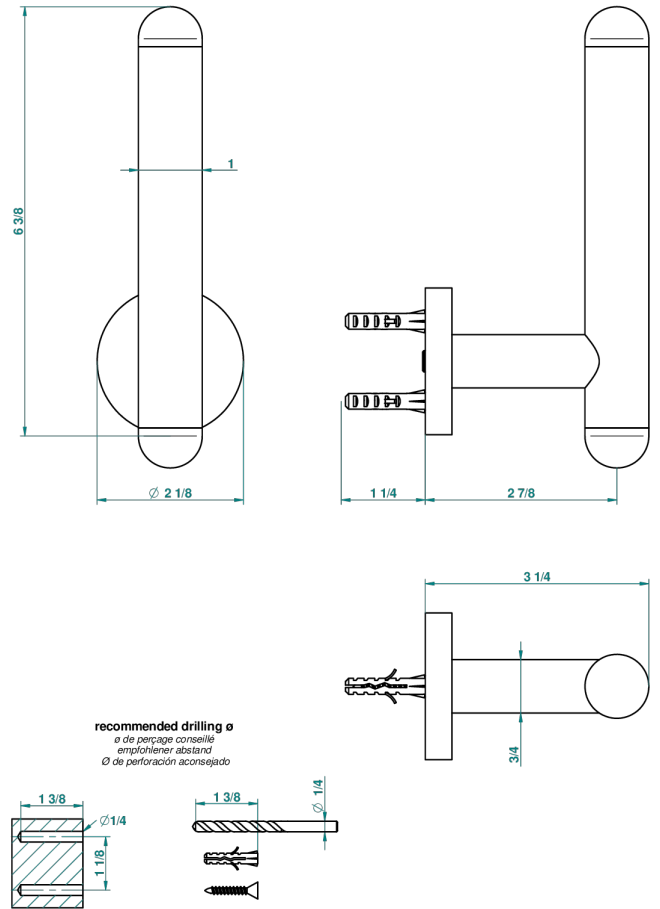

# LE 11

U2A-542

Reserve toilet paper holder

42392

09/05/2011

## CHARACTERISTIC

- Le 11
- Reserve toilet paper holder