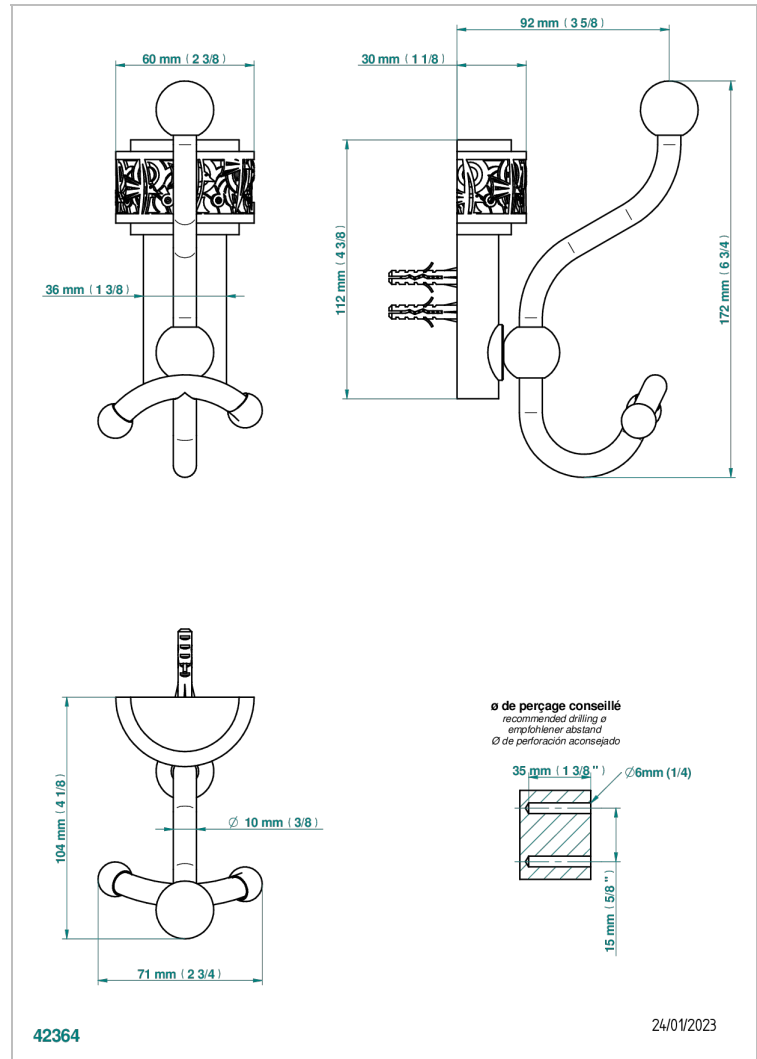

NEW PARADISE

U5P-510A

Double robe hook

CHARACTERISTIC

- New Paradise
- Double robe hook

AVAILABLE FINITIONS

Black ceram - D30
Blush PVD - H62
Brass color PVD - H49
Brown bronze color PVD - F33
Chrome polished - A02
Gold color PVD - H52