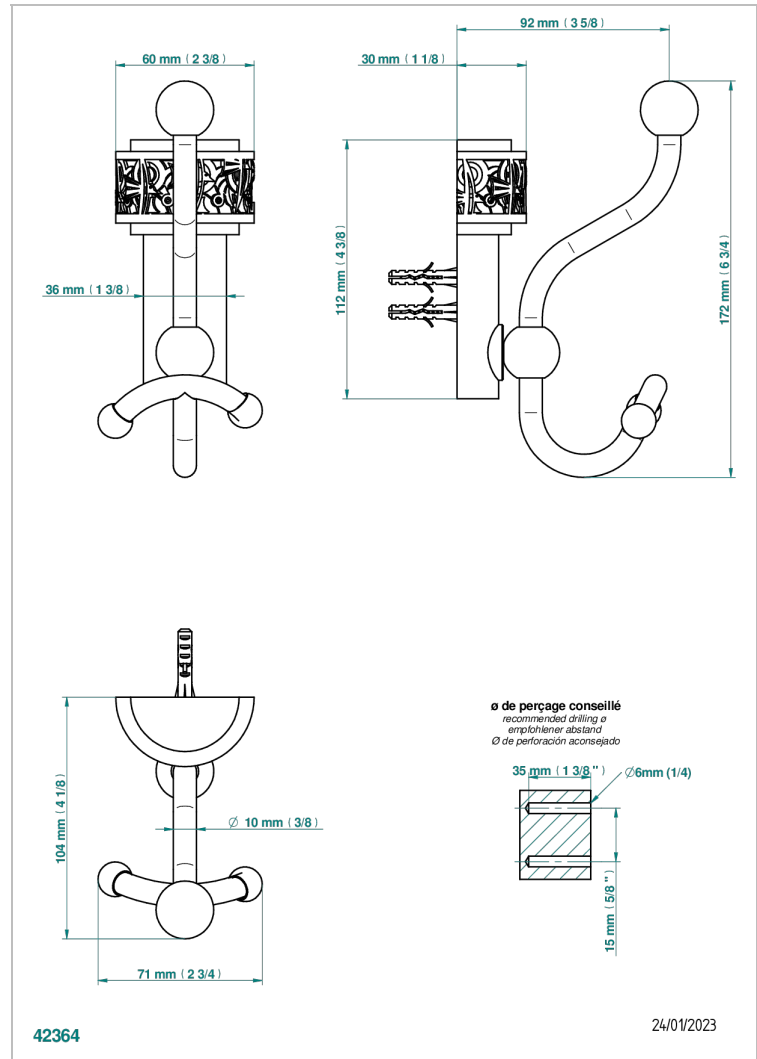

# NEW PARADISE

U5P-510A

Double robe hook

THG<sup>®</sup>  
PARIS

## CHARACTERISTIC

- New Paradise
- Double robe hook