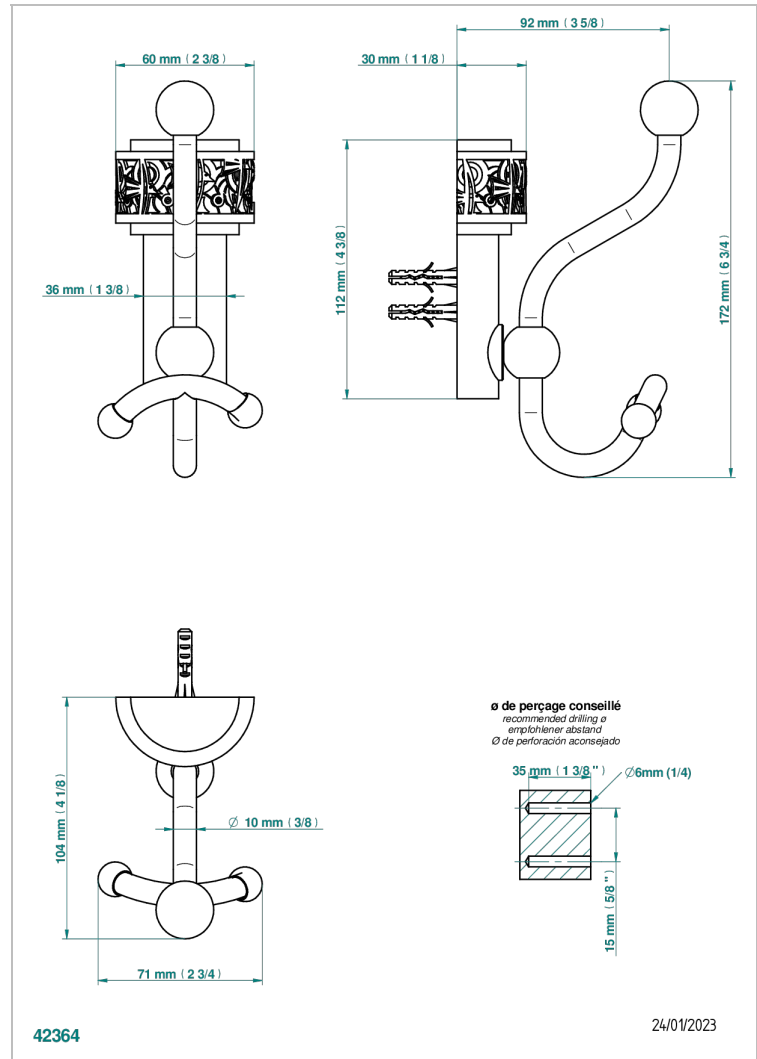

NEW PARADISE

U5P-510A

Double robe hook

THG[®]
PARIS

CHARACTERISTIC

- New Paradise
- Double robe hook

AVAILABLE FINITIONS

Antique nickel - H28
Black ceram - D30
Blush PVD - H62
Brass color PVD - H49
Brown bronze color PVD - F33
Gold color PVD - H52