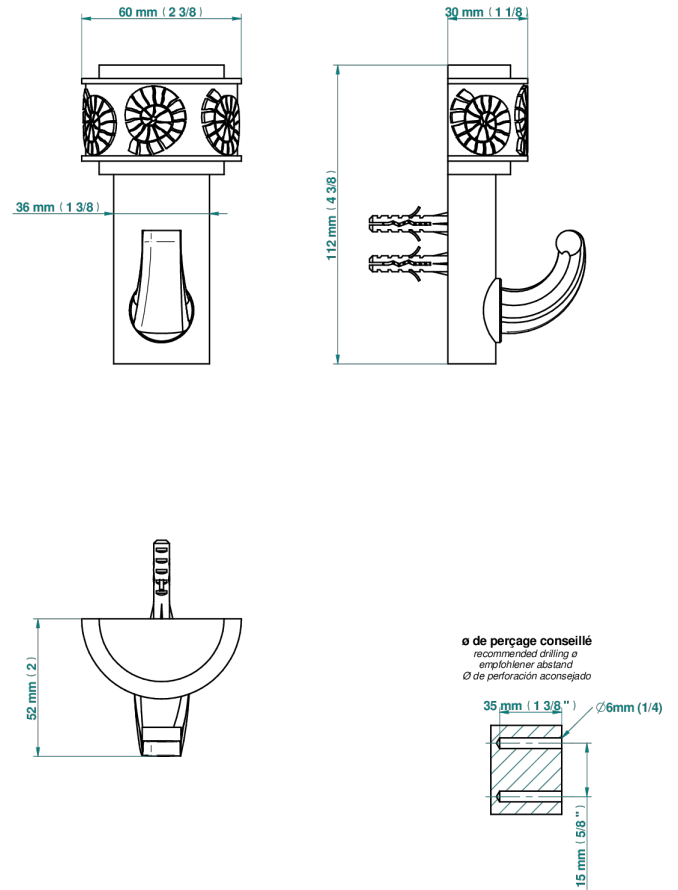

NEW ISLAND

U5N-508

Robe hook single small

THG
PARIS

42363

05/01/2023

CHARACTERISTIC

- New Island
- Robe hook single small