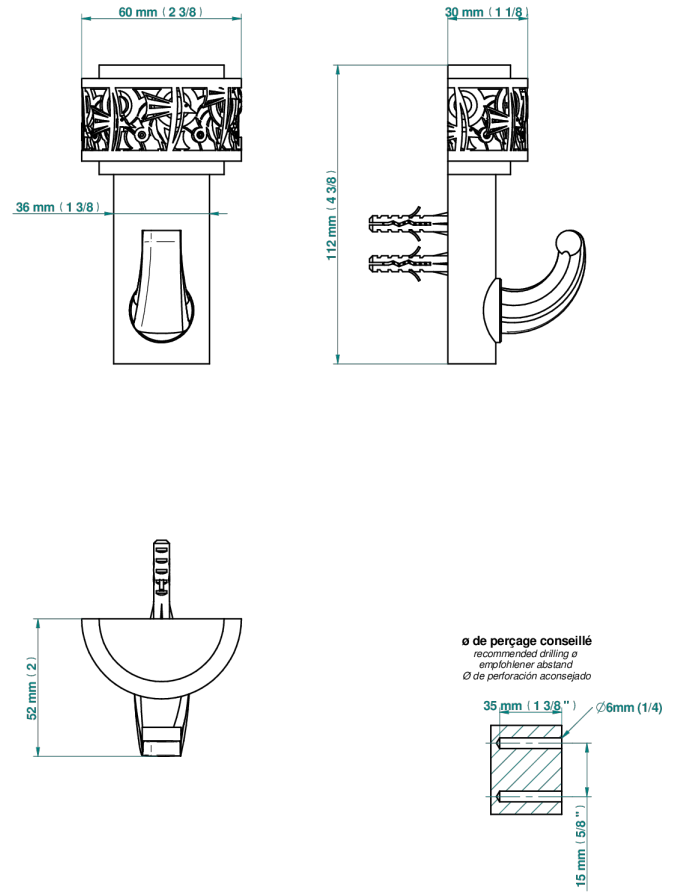

NEW PARADISE

U5P-508

Robe hook single small

THG[®]
PARIS

42362

17/01/2023

CHARACTERISTIC

- New Paradise
- Robe hook single small