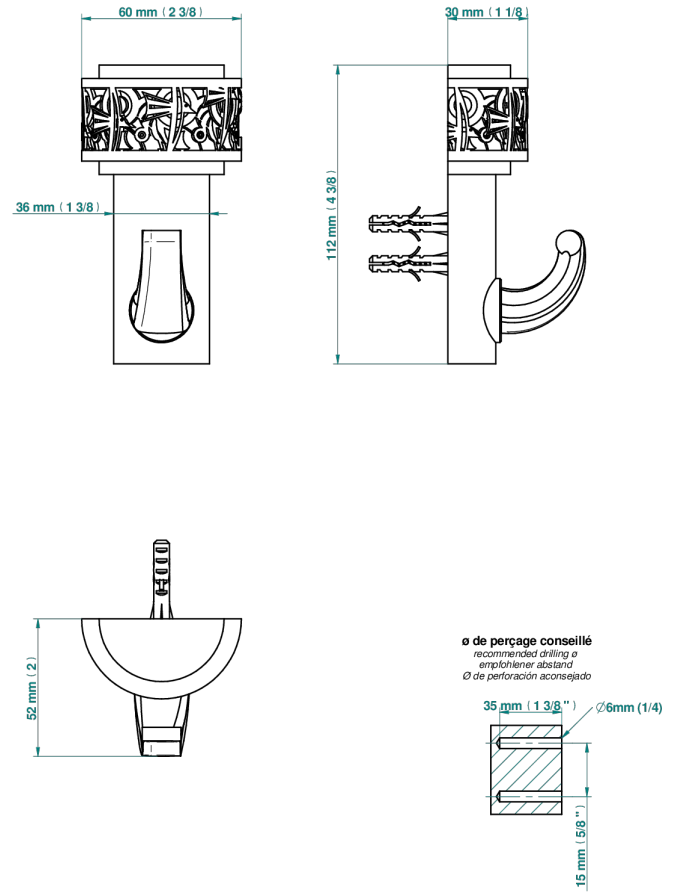

NEW PARADISE

U5P-508

Single robe hook

THG[®]
PARIS

42362

17/01/2023

CHARACTERISTIC

- New Paradise
- Single robe hook

AVAILABLE FINITIONS

Antique nickel - H28
Black ceram - D30
Blush PVD - H62
Brass color PVD - H49
Brown bronze color PVD - F33
Gold color PVD - H52

Graphite PVD - H64
Lacquered light bronze - D01
Matt Umber PVD - H67
Matt blush PVD - H60
Matt brass color PVD - H50
Matt brown bronze color PVD - F34