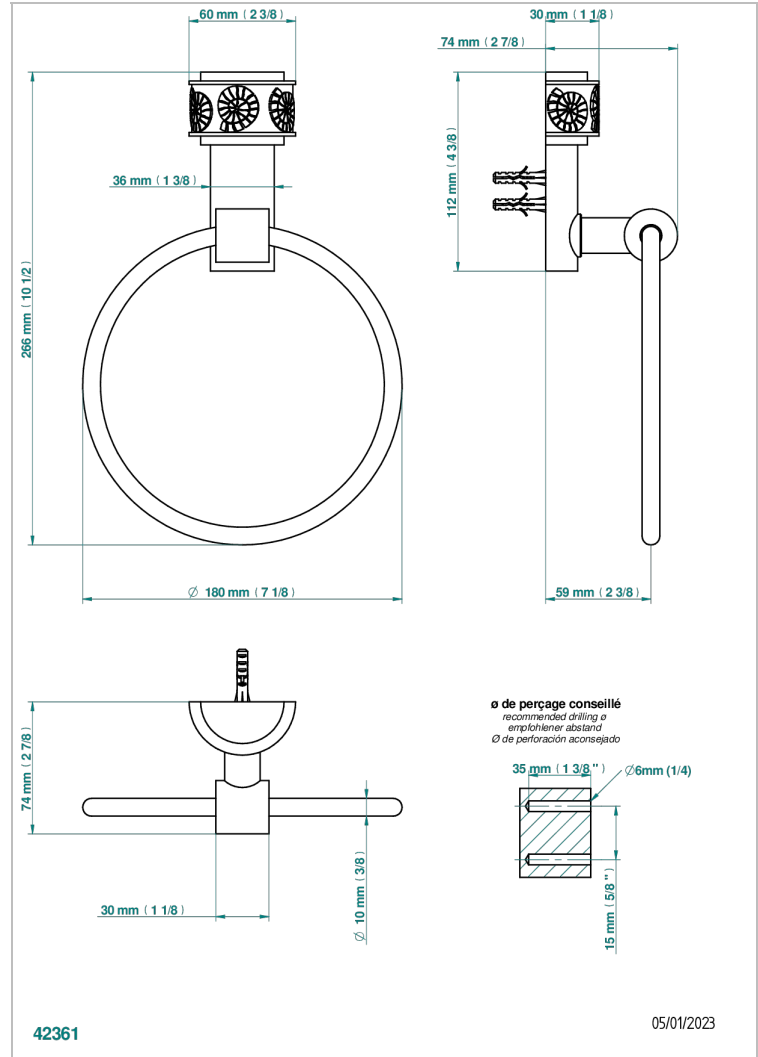

# NEW ISLAND

U5N-504N

Single towel ring

THG  
PARIS

## CHARACTERISTIC

- New Island
- Single towel ring

## AVAILABLE FINITIONS

Antique nickel - H28  
Black ceram - D30  
Blush PVD - H62  
Brass color PVD - H49  
Brown bronze color PVD - F33  
Gold color PVD - H52

Graphite PVD - H64  
Lacquered light bronze - D01  
Matt Umber PVD - H67  
Matt blush PVD - H60  
Matt brass color PVD - H50  
Matt brown bronze color PVD - F34