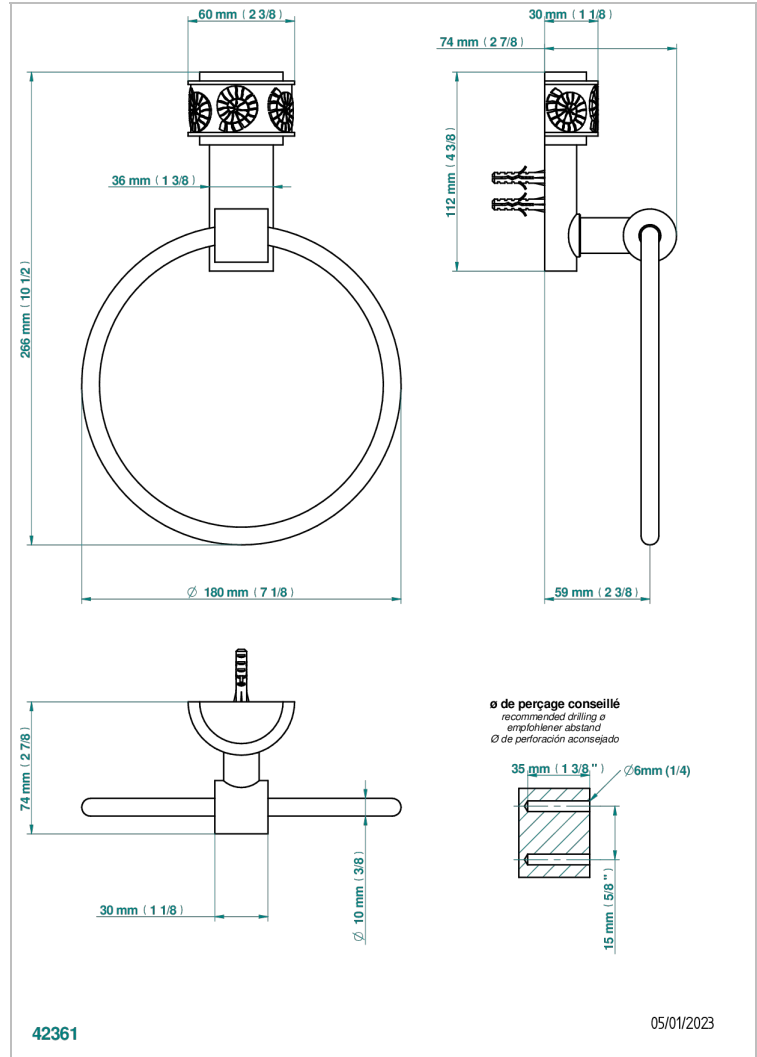

NEW ISLAND

U5N-504N

Single towel ring

THG
PARIS

CHARACTERISTIC

- New Island
- Single towel ring

AVAILABLE FINITIONS

Antique nickel - H28
Black ceram - D30
Blush PVD - H62
Brass color PVD - H49
Brown bronze color PVD - F33
Gold color PVD - H52

Nickel color PVD - H55
Polished chrome (color finish) - A02
Polished gold (color finish) - F01
Polished nickel - B01
Soft matt gold - F31
Umber PVD - H66