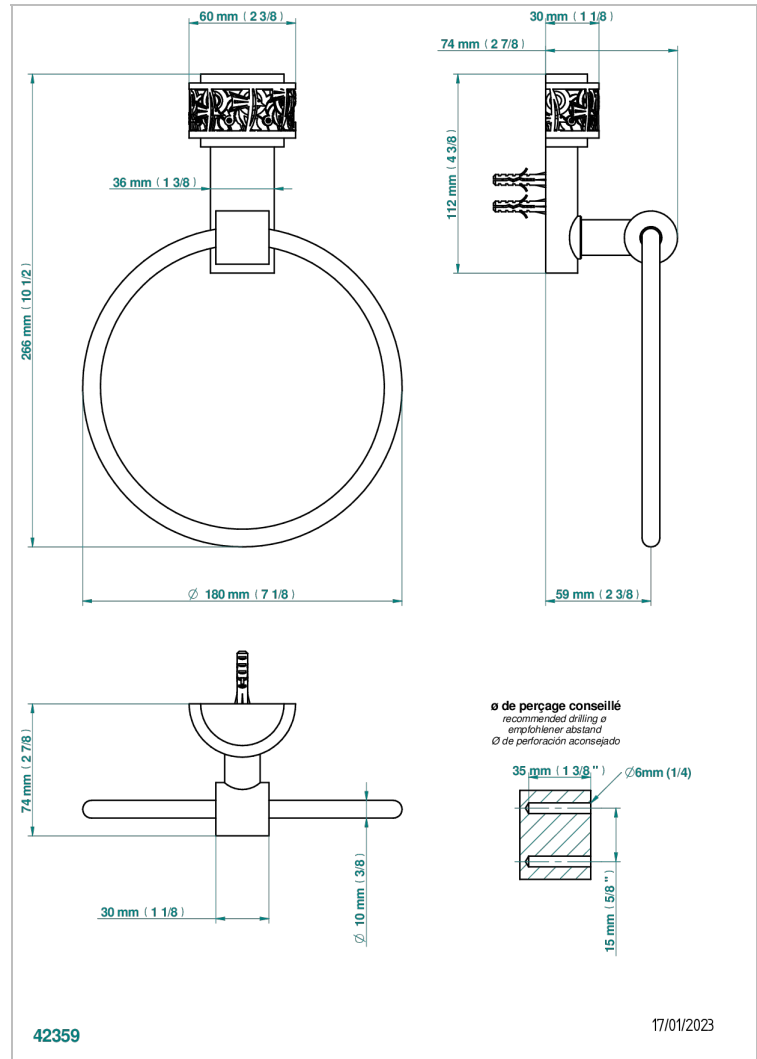

# NEW PARADISE

U5P-504N

Towel ring

THG<sup>®</sup>  
PARIS

## CHARACTERISTIC

- New Paradise
- Towel ring