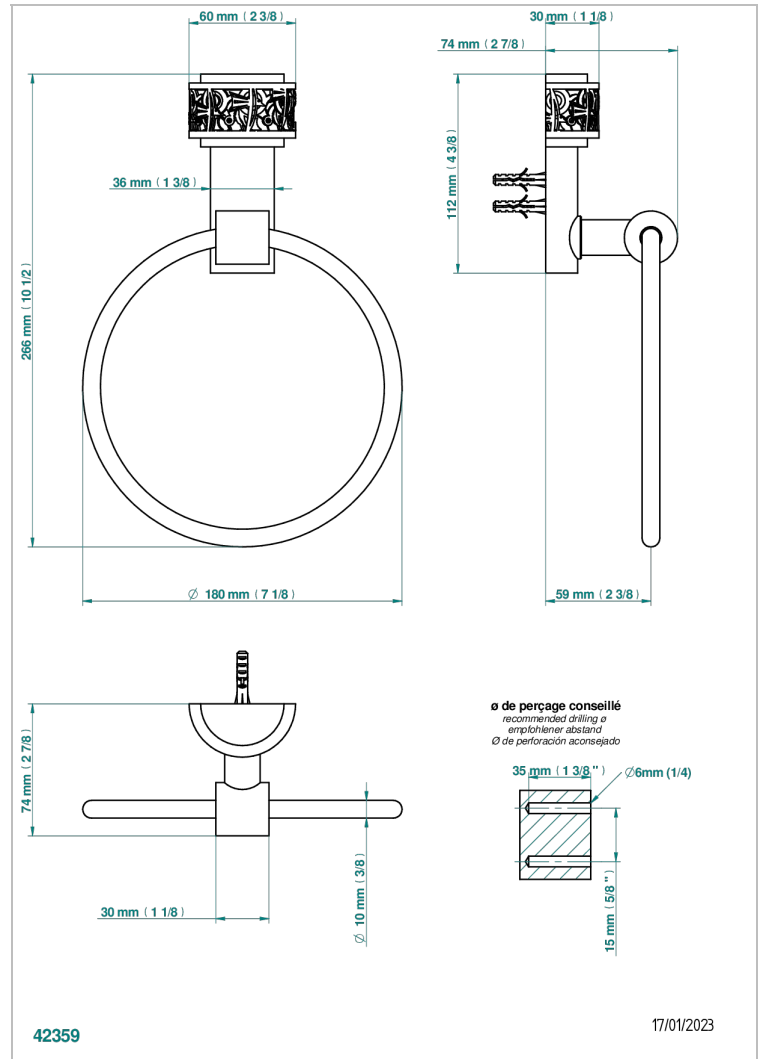

NEW PARADISE

U5P-504N

Single towel ring

THG
PARIS

CHARACTERISTIC

- New Paradise
- Single towel ring

AVAILABLE FINITIONS

Antique nickel - H28
Black ceram - D30
Blush PVD - H62
Brass color PVD - H49
Brown bronze color PVD - F33
Gold color PVD - H52

Nickel color PVD - H55
Polished chrome (color finish) - A02
Polished gold (color finish) - F01
Polished nickel - B01
Soft matt gold - F31
Umber PVD - H66