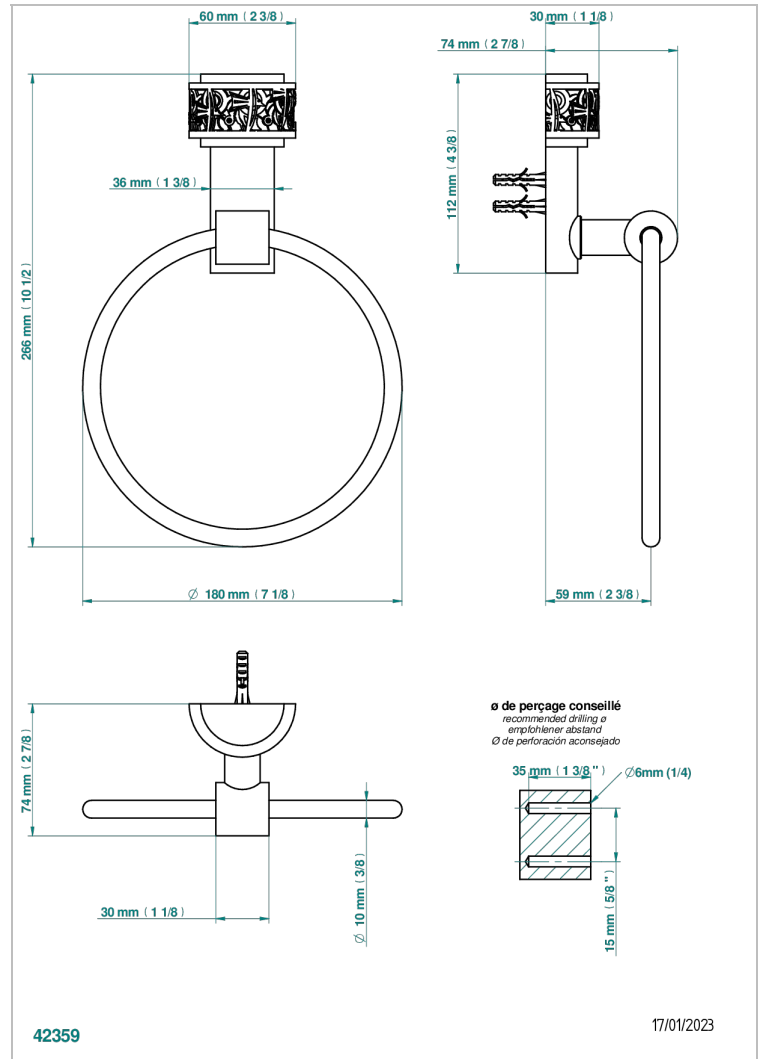

NEW PARADISE

U5P-504N

Single towel ring

THG[®]
PARIS

CHARACTERISTIC

- New Paradise
- Single towel ring

AVAILABLE FINITIONS

Antique nickel - H28
Black ceram - D30
Blush PVD - H62
Brass color PVD - H49
Brown bronze color PVD - F33
Gold color PVD - H52

Nickel color PVD - H55
Polished chrome (color finish) - A02
Polished gold (color finish) - F01
Polished nickel - B01
Soft matt gold - F31
Umber PVD - H66