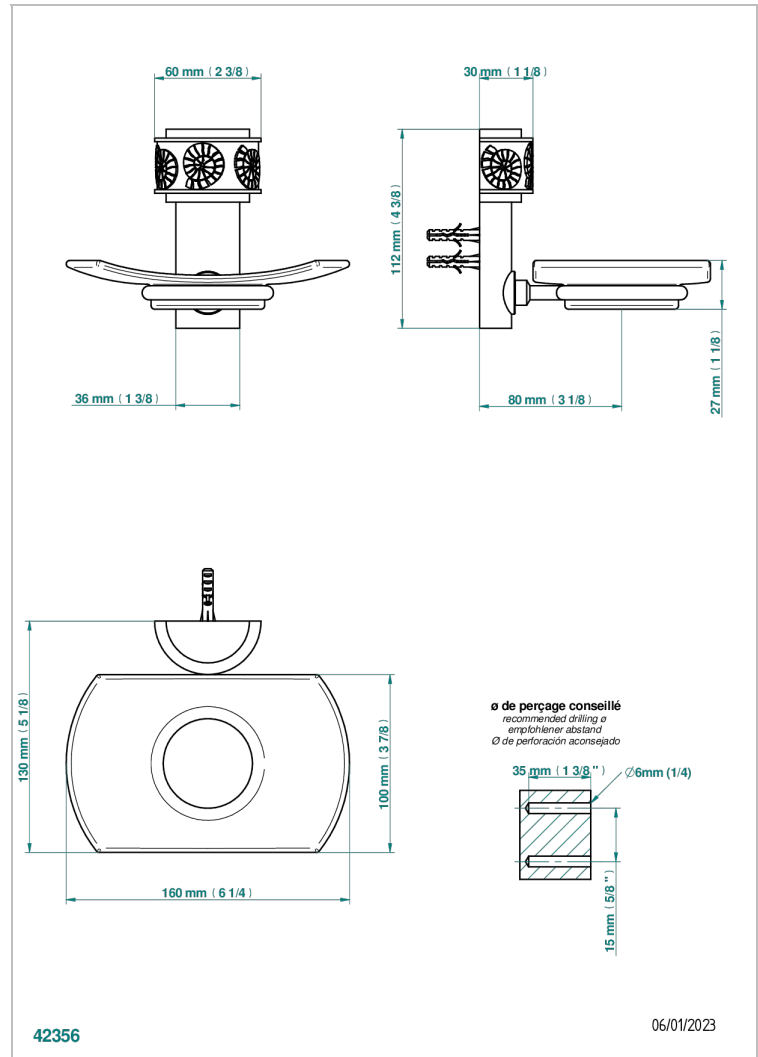

# NEW ISLAND

U5N-500

Glass soap dish, wall mounted

THG<sup>®</sup>  
PARIS

## CHARACTERISTIC

- New Island
- Glass soap dish, wall mounted