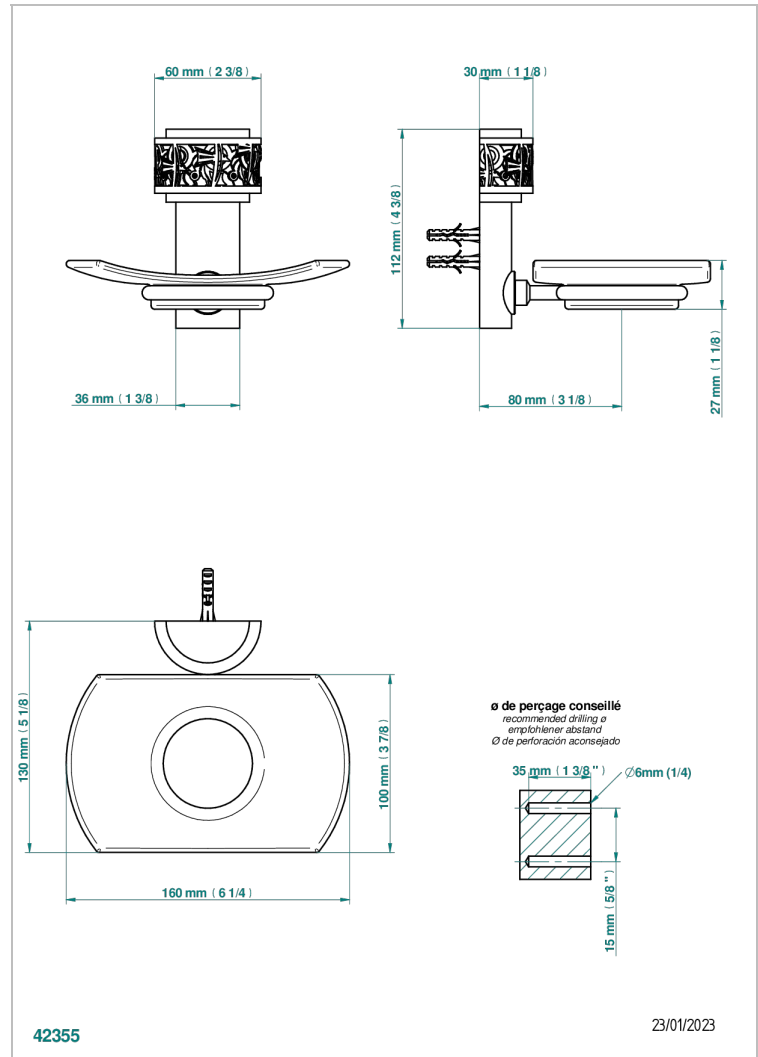

# NEW PARADISE

U5P-500

Glass soap dish, wall mounted

THG<sup>®</sup>  
PARIS

## CHARACTERISTIC

- New Paradise
- Glass soap dish, wall mounted