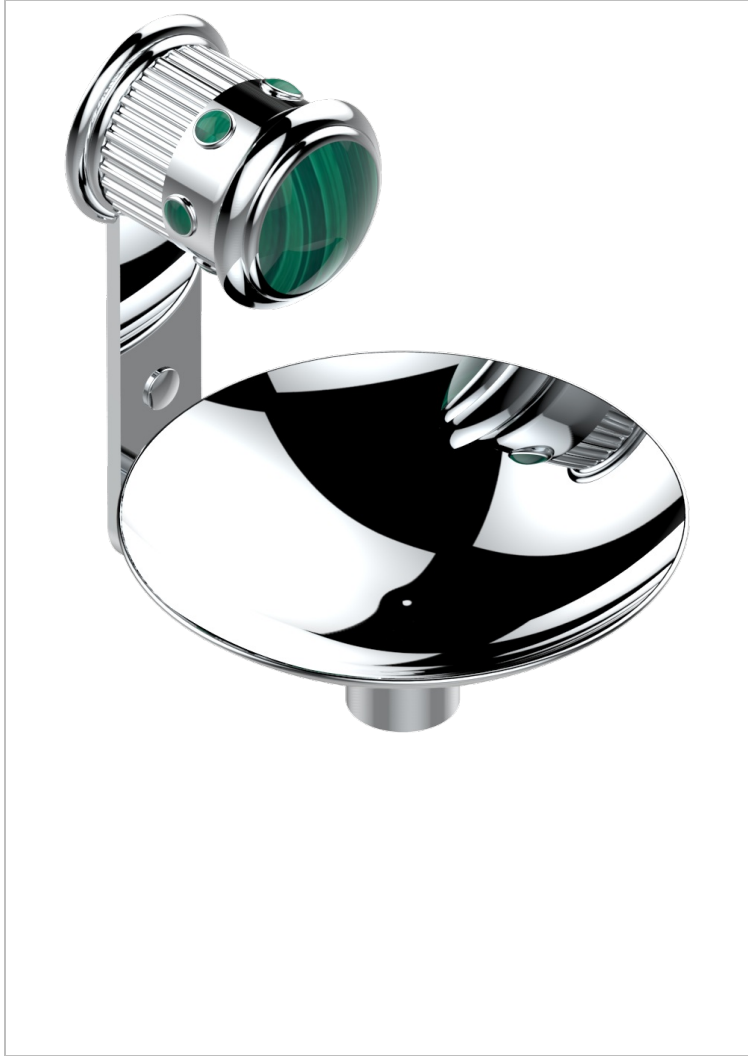

TROCADERO MALACHITE

U7A-546GM

Soap dish, wall mounted, 6" diameter

THG[®]
PARIS

CHARACTERISTIC

- Trocadéro Malachite
- Soap dish, wall mounted, 6" diameter

AVAILABLE FINITIONS

Black ceram - D30
Blush PVD - H62
Brass color PVD - H49
Brown bronze color PVD - F33
Chrome polished - A02
Chrome polished / gold polished - G02

Gold color PVD - H52
Gold mat - F07
Gold polished - F01
Graphite PVD - H64
Matt Umber PVD - H67
Matt blush PVD - H60

Matt brass color PVD - H50
Matt brown bronze color PVD - F34
Matt chrome (American satin) - C02
Matt gold color PVD - H53
Matt graphite PVD - H65
Matt nickel (American satin) - C01

Matt nickel color PVD - H56
Nickel antique / Sovereign - H28
Nickel color PVD - H55
Nickel polished - B01
Soft gold - F30
Soft matt gold - F31

Umber PVD - H66