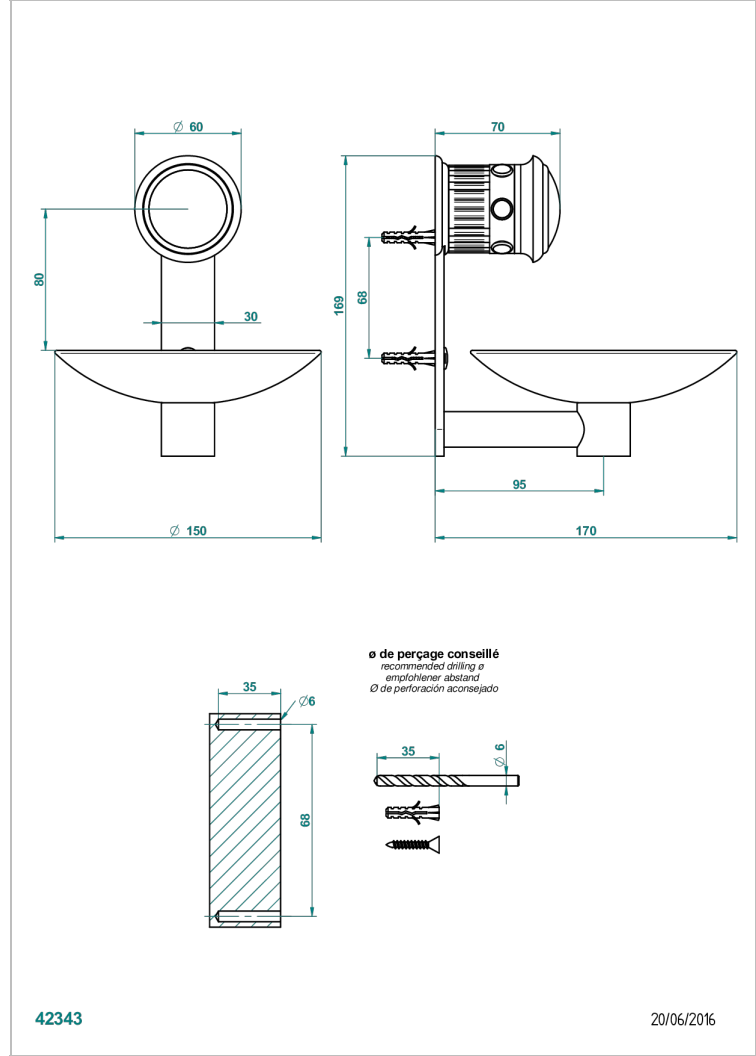

TROCADERO MALACHITE

U7A-546GM

Soap dish, wall mounted, 6" diameter

THG[®]
PARIS

CHARACTERISTIC

- Trocadéro Malachite
- Soap dish, wall mounted, 6" diameter

AVAILABLE FINITIONS

Black ceram - D30
Blush PVD - H62
Brass color PVD - H49
Brown bronze color PVD - F33
Chrome polished - A02
Chrome polished / gold polished - G02

Matt nickel color PVD - H56
Nickel antique / Sovereign - H28
Nickel color PVD - H55
Nickel polished - B01
Soft gold - F30
Soft matt gold - F31

Umber PVD - H66