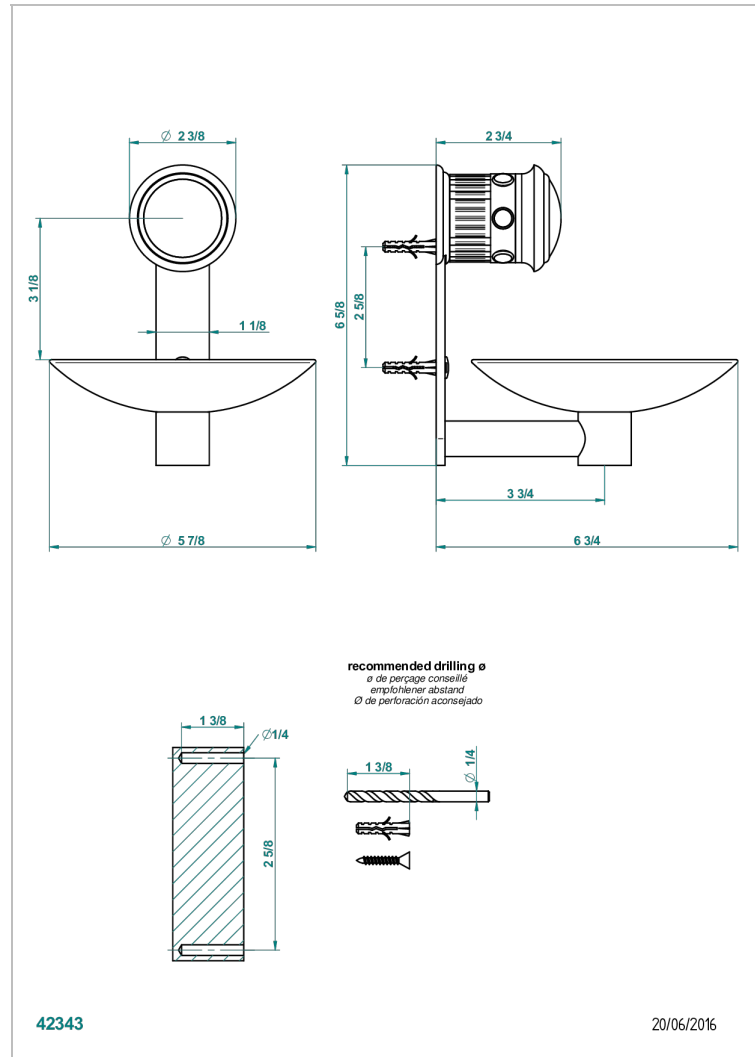

TROCADERO MALACHITE

U7A-546GM

Soap dish, wall mounted, 6" diameter

THG[®]
PARIS

CHARACTERISTIC

- Trocadéro Malachite
- Soap dish, wall mounted, 6" diameter

AVAILABLE FINITIONS

Black ceram - D30
Blush PVD - H62
Brass color PVD - H49
Brown bronze color PVD - F33
Chrome polished - A02
Chrome polished / gold polished - G02

Matt nickel color PVD - H56
Nickel antique / Sovereign - H28
Nickel color PVD - H55
Nickel polished - B01
Soft gold - F30
Soft matt gold - F31

Umber PVD - H66