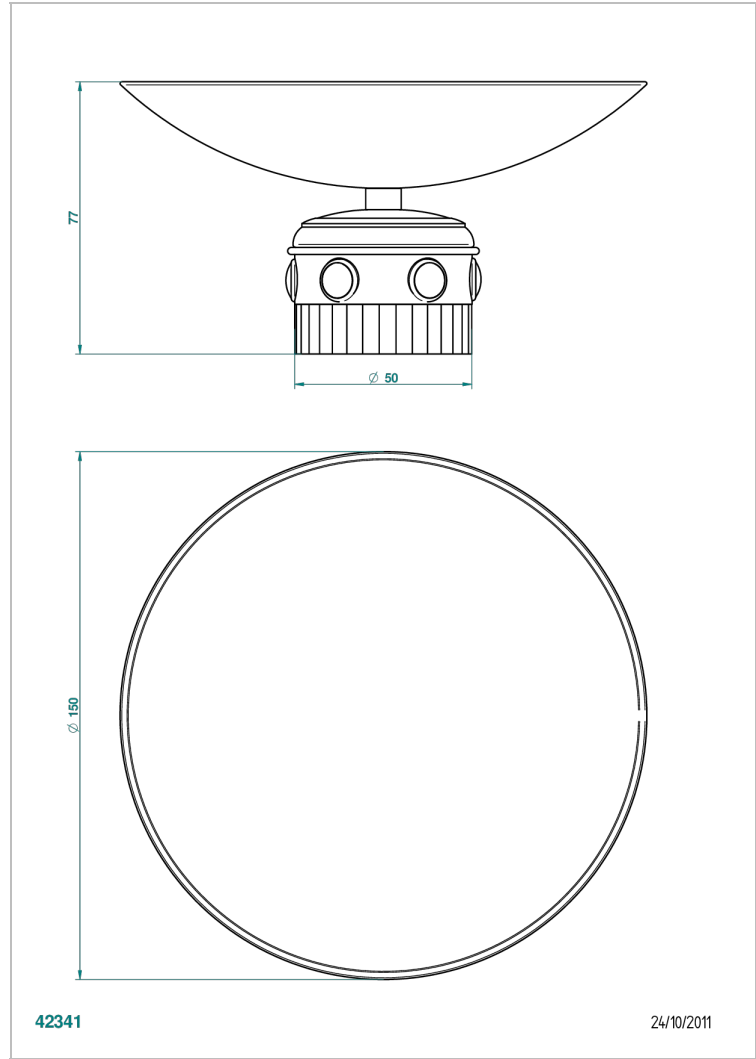

TROCADERO MALACHITE

U7A-544GM

Soap dish, freestanding , 6" diameter

THG[®]
PARIS

CHARACTERISTIC

- Trocadéro Malachite
- Soap dish, freestanding , 6" diameter

AVAILABLE FINITIONS

Black ceram - D30
Blush PVD - H62
Brass color PVD - H49
Brown bronze color PVD - F33
Chrome polished - A02
Chrome polished / gold polished - G02