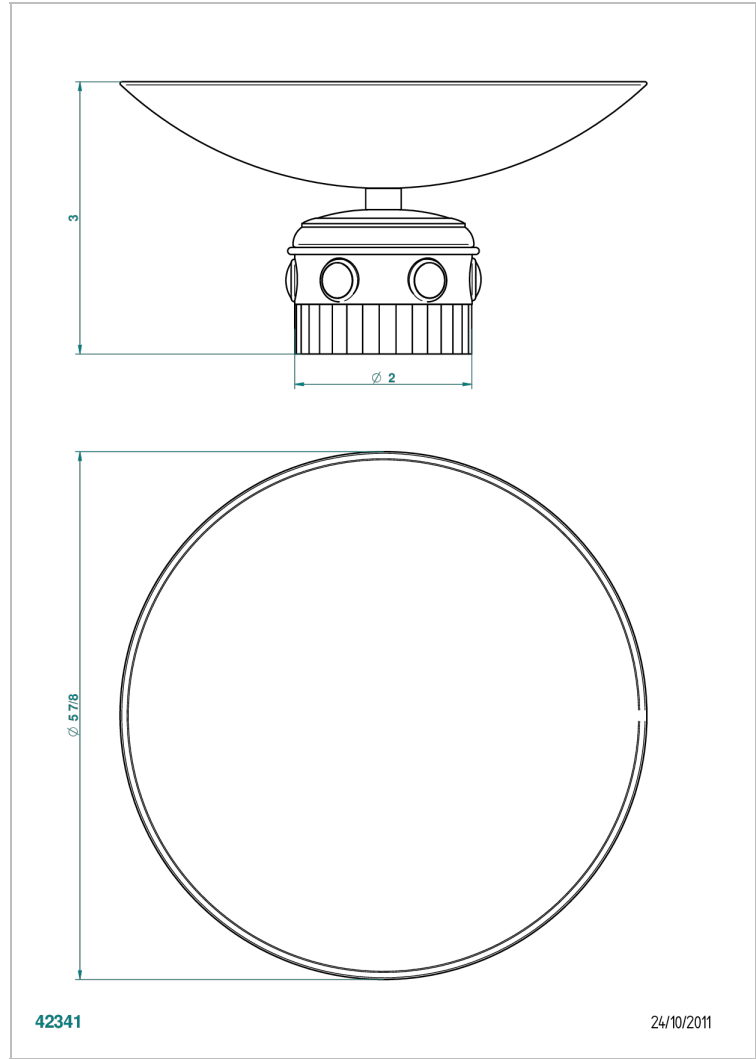

TROCADERO MALACHITE

U7A-544GM

Soap dish, freestanding , 6" diameter

THG[®]
PARIS

CHARACTERISTIC

- Trocadéro Malachite
- Soap dish, freestanding , 6" diameter

AVAILABLE FINITIONS

Black ceram - D30
Blush PVD - H62
Brass color PVD - H49
Brown bronze color PVD - F33
Chrome polished - A02
Chrome polished / gold polished - G02