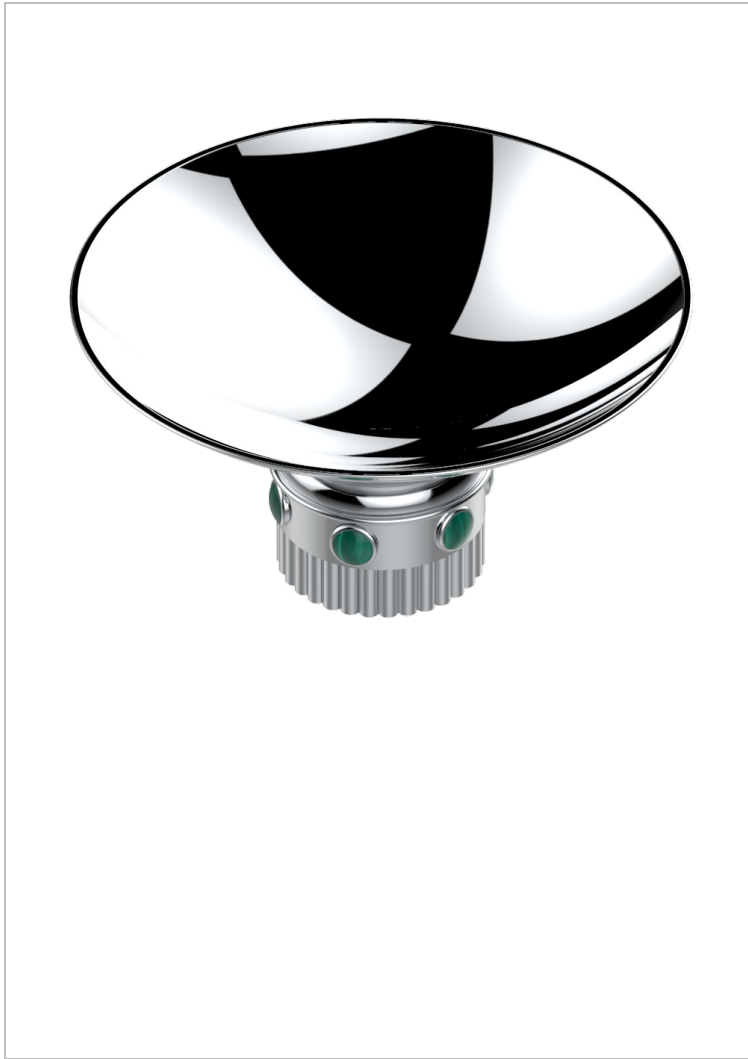

TROCADERO MALACHITE

U7A-544GM

Soap dish, freestanding , 6" diameter

THG[®]
PARIS

CHARACTERISTIC

- Trocadéro Malachite
- Soap dish, freestanding , 6" diameter

AVAILABLE FINITIONS

Black ceram - D30
Blush PVD - H62
Brass color PVD - H49
Brown bronze color PVD - F33
Chrome polished - A02
Chrome polished / gold polished - G02

Gold color PVD - H52
Gold mat - F07
Gold polished - F01
Graphite PVD - H64
Matt Umber PVD - H67
Matt blush PVD - H60

Matt brass color PVD - H50
Matt brown bronze color PVD - F34
Matt chrome (American satin) - C02
Matt gold color PVD - H53
Matt graphite PVD - H65
Matt nickel (American satin) - C01

Matt nickel color PVD - H56
Nickel antique / Sovereign - H28
Nickel color PVD - H55
Nickel polished - B01
Soft gold - F30
Soft matt gold - F31

Umber PVD - H66