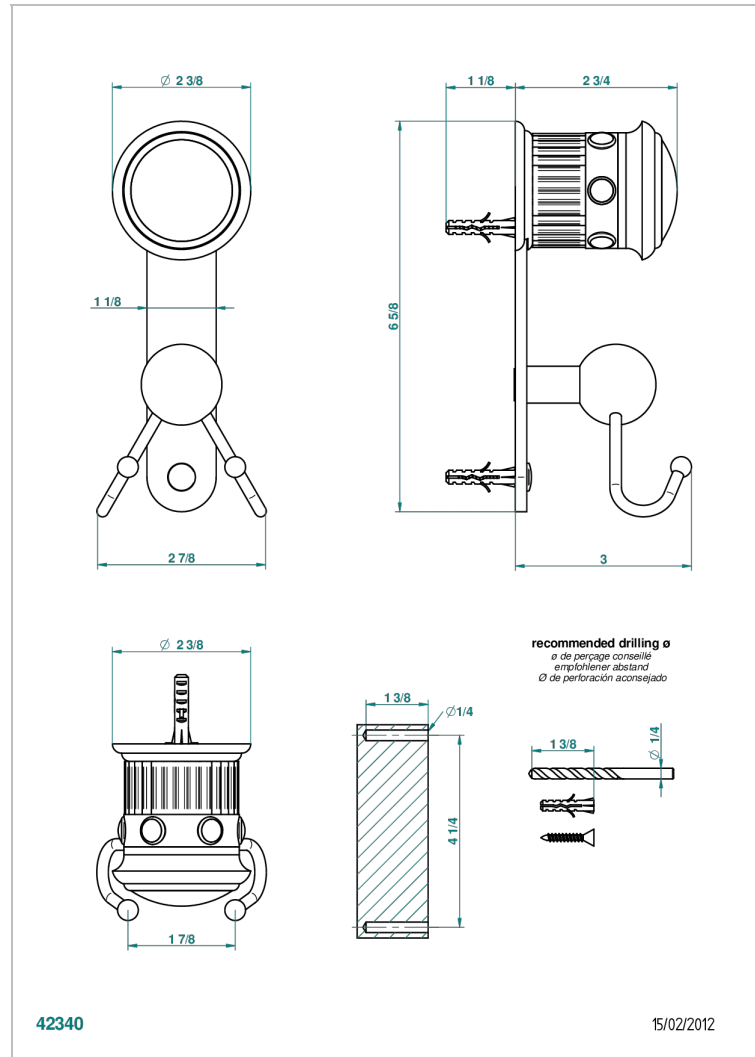

TROCADERO MALACHITE

U7A-512

Double flannel hook

CHARACTERISTIC

- Trocadéro Malachite
- Double flannel hook

AVAILABLE FINITIONS

Black ceram - D30
Blush PVD - H62
Brass color PVD - H49
Brown bronze color PVD - F33
Chrome polished - A02
Chrome polished / gold polished - G02

Matt nickel color PVD - H56
Nickel antique / Sovereign - H28
Nickel color PVD - H55
Nickel polished - B01
Soft gold - F30
Soft matt gold - F31

Umber PVD - H66