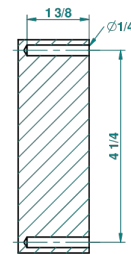

TROCADERO MALACHITE

U7A-512

Double hook

THG®
PARIS

42340

15/02/2012

CHARACTERISTIC

- Trocadéro Malachite
- Double hook

AVAILABLE FINITIONS

Antique nickel - H28
Black ceram - D30
Blush PVD - H62
Brass color PVD - H49
Brown bronze color PVD - F33
Gold color PVD - H52

Graphite PVD - H64
Matt Umber PVD - H67
Matt blush PVD - H60
Matt brass color PVD - H50
Matt brown bronze color PVD - F34
Matt chrome - C02

Matt gold - F07
Matt gold color PVD - H53
Matt graphite PVD - H65
Matt nickel (color finish) - C01
Matt nickel color PVD - H56
Nickel color PVD - H55

Polished chrome (color finish) - A02
Polished chrome / Polished gold (color finish) - G02
Polished gold (color finish) - F01
Polished nickel - B01
Soft gold - F30
Soft matt gold - F31
Umber PVD - H66