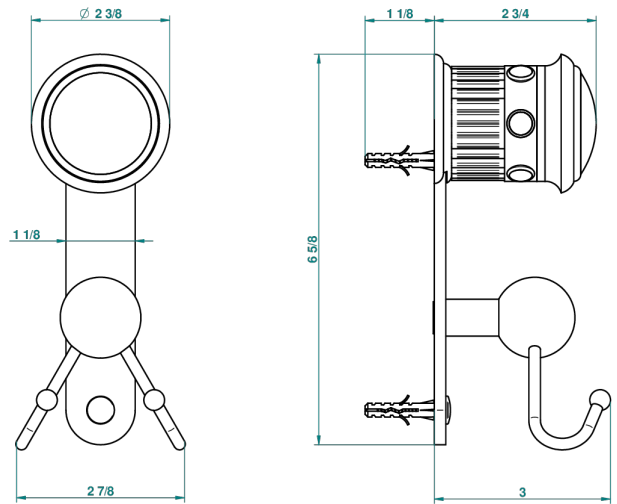

TROCADERO MALACHITE

U7A-512

Double hook

THG®
PARIS

42340

15/02/2012

CHARACTERISTIC

- Trocadéro Malachite
- Double hook

AVAILABLE FINITIONS

Antique nickel - H28
Black ceram - D30
Blush PVD - H62
Brass color PVD - H49
Brown bronze color PVD - F33
Gold color PVD - H52

Graphite PVD - H64
Matt Umber PVD - H67
Matt blush PVD - H60
Matt brass color PVD - H50
Matt brown bronze color PVD - F34
Matt chrome - C02

Matt gold - F07
Matt gold color PVD - H53
Matt graphite PVD - H65
Matt nickel (color finish) - C01
Matt nickel color PVD - H56
Nickel color PVD - H55

Polished chrome (color finish) - A02
Polished chrome / Polished gold (color finish) - G02
Polished gold (color finish) - F01
Polished nickel - B01
Soft gold - F30
Soft matt gold - F31
Umber PVD - H66