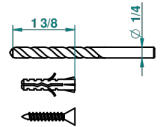

TROCADERO MALACHITE

U7A-512

Double hook

THG®
PARIS

42340

15/02/2012

CHARACTERISTIC

- Trocadéro Malachite
- Double hook

AVAILABLE FINITIONS

Antique nickel - H28
Black ceram - D30
Blush PVD - H62
Brass color PVD - H49
Brown bronze color PVD - F33
Gold color PVD - H52

Graphite PVD - H64
Matt Umber PVD - H67
Matt blush PVD - H60
Matt brass color PVD - H50
Matt brown bronze color PVD - F34
Matt chrome - C02

Matt gold - F07
Matt gold color PVD - H53
Matt graphite PVD - H65
Matt nickel (color finish) - C01
Matt nickel color PVD - H56
Nickel color PVD - H55

Polished chrome (color finish) - A02
Polished chrome / Polished gold (color finish) - G02
Polished gold (color finish) - F01
Polished nickel - B01
Soft gold - F30
Soft matt gold - F31
Umber PVD - H66