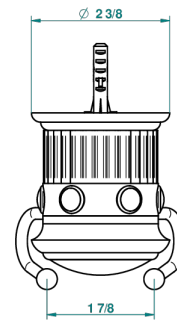

TROCADERO MALACHITE

U7A-512

Double hook

THG®
PARIS

42340

15/02/2012

CHARACTERISTIC

- Trocadéro Malachite
- Double hook

AVAILABLE FINITIONS

Antique nickel - H28
Black ceram - D30
Blush PVD - H62
Brass color PVD - H49
Brown bronze color PVD - F33
Gold color PVD - H52

Graphite PVD - H64
Matt Umber PVD - H67
Matt blush PVD - H60
Matt brass color PVD - H50
Matt brown bronze color PVD - F34
Matt chrome - C02

Matt gold - F07
Matt gold color PVD - H53
Matt graphite PVD - H65
Matt nickel (color finish) - C01
Matt nickel color PVD - H56
Nickel color PVD - H55

Polished chrome (color finish) - A02
Polished chrome / Polished gold
(color finish) - G02
Polished gold (color finish) - F01
Polished nickel - B01
Soft gold - F30
Soft matt gold - F31

Umber PVD - H66