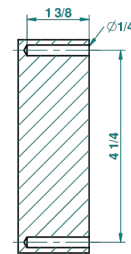

TROCADERO MALACHITE

U7A-512

Double hook

THG®
PARIS

42340

15/02/2012

CHARACTERISTIC

- Trocadéro Malachite
- Double hook

AVAILABLE FINITIONS

Antique nickel - H28
Black ceram - D30
Blush PVD - H62
Brass color PVD - H49
Brown bronze color PVD - F33
Gold color PVD - H52

Graphite PVD - H64
Matt Umber PVD - H67
Matt blush PVD - H60
Matt brass color PVD - H50
Matt brown bronze color PVD - F34
Matt chrome - C02

Matt gold - F07
Matt gold color PVD - H53
Matt graphite PVD - H65
Matt nickel (color finish) - C01
Matt nickel color PVD - H56
Nickel color PVD - H55

Polished chrome (color finish) - A02
Polished chrome / Polished gold
(color finish) - G02
Polished gold (color finish) - F01
Polished nickel - B01
Soft gold - F30
Soft matt gold - F31

Umber PVD - H66