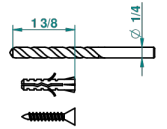

TROCADERO MALACHITE

U7A-512

Double hook

THG®
PARIS

42340

15/02/2012

CHARACTERISTIC

- Trocadéro Malachite
- Double hook

AVAILABLE FINITIONS

Antique nickel - H28
Black ceram - D30
Blush PVD - H62
Brass color PVD - H49
Brown bronze color PVD - F33
Gold color PVD - H52

Graphite PVD - H64
Matt Umber PVD - H67
Matt blush PVD - H60
Matt brass color PVD - H50
Matt brown bronze color PVD - F34
Matt chrome - C02

Matt gold - F07
Matt gold color PVD - H53
Matt graphite PVD - H65
Matt nickel (color finish) - C01
Matt nickel color PVD - H56
Nickel color PVD - H55

Polished chrome (color finish) - A02
Polished chrome / Polished gold
(color finish) - G02
Polished gold (color finish) - F01
Polished nickel - B01
Soft gold - F30
Soft matt gold - F31

Umber PVD - H66