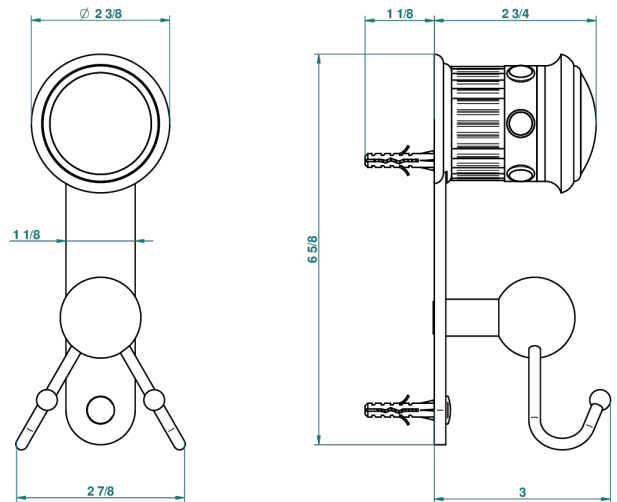

TROCADERO MALACHITE

U7A-512

Double hook

THG®
PARIS

42340

15/02/2012

CHARACTERISTIC

- Trocadéro Malachite
- Double hook

AVAILABLE FINITIONS

Antique nickel - H28
Black ceram - D30
Blush PVD - H62
Brass color PVD - H49
Brown bronze color PVD - F33
Gold color PVD - H52

Graphite PVD - H64
Matt Umber PVD - H67
Matt blush PVD - H60
Matt brass color PVD - H50
Matt brown bronze color PVD - F34
Matt chrome - C02

Matt gold - F07
Matt gold color PVD - H53
Matt graphite PVD - H65
Matt nickel (color finish) - C01
Matt nickel color PVD - H56
Nickel color PVD - H55

Polished chrome (color finish) - A02
Polished chrome / Polished gold
(color finish) - G02
Polished gold (color finish) - F01
Polished nickel - B01
Soft gold - F30
Soft matt gold - F31

Umber PVD - H66