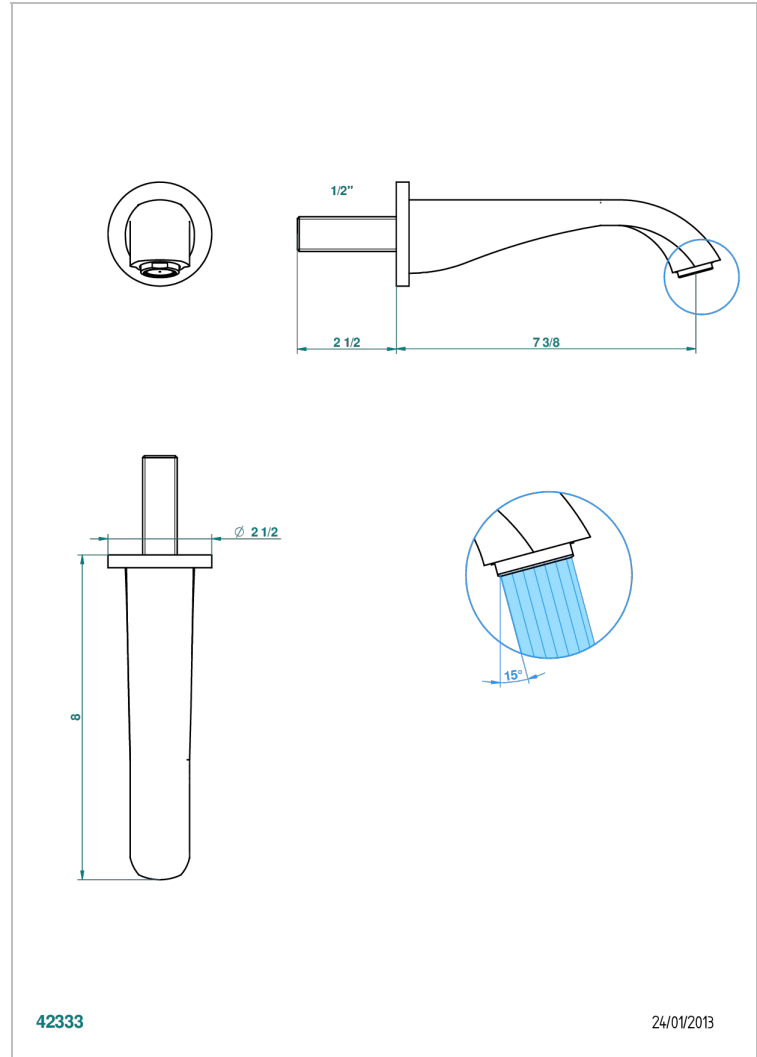

DIPLOMATE GROOVED RINGS

U4B-22GAB

Wall mounted basin, goliath spout, 1/2" , without T junction

THG[®]
PARIS

CHARACTERISTIC

- Diplomat Grooved rings
- Wall mounted basin, goliath spout, 1/2" , without T junction

TECHNICAL SPECS

- Recommandé : 3 bars (max. 5 bars) - Advised : 43,5 psi (max. 72 psi)
- 15 l/min à 3 bars (4 gpm at 43.5 psi)

RELATED SKU'S

- Ref. G00-309/B Free-flow basin waste with grid
- Ref. G00-309/S Bottle Trap only for waste
- Ref. G00-316 Click waste
- Ref. G00-308T Adjustable bottle trap, mini 45 mm - maxi 90 mm with 300 mm overflow pipe