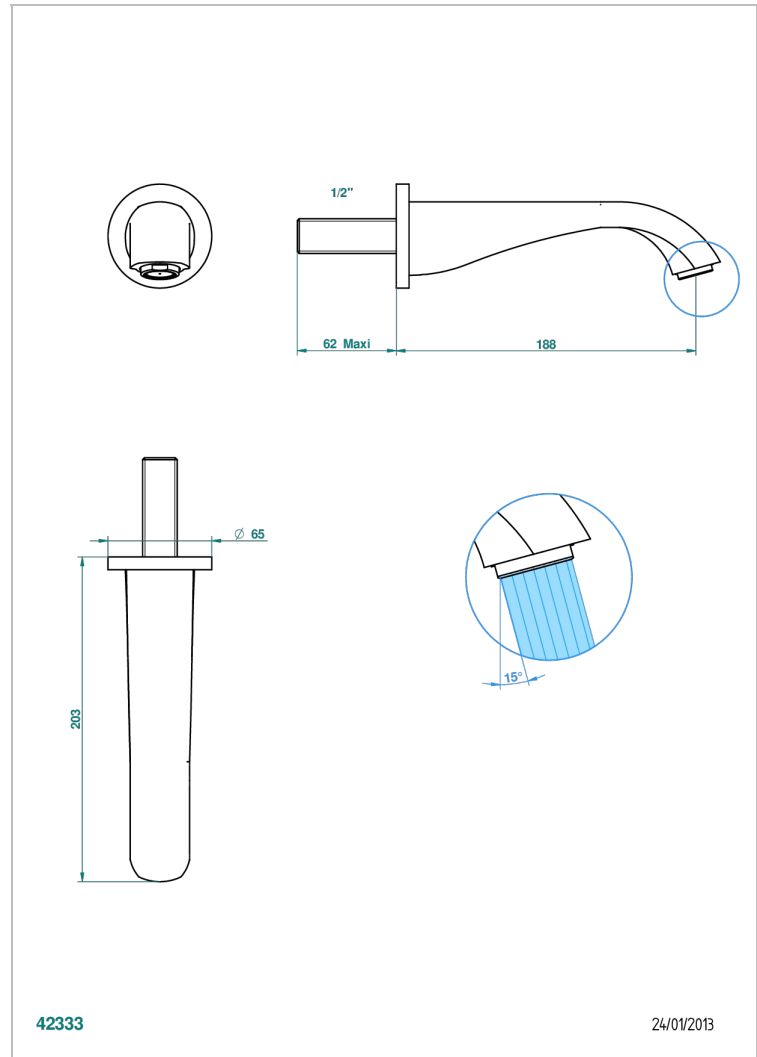

DIPLOMATE GROOVED RINGS

U4B-22GAB

Wall mounted basin, goliath spout, 1/2" , without T junction

THG[®]
PARIS

CHARACTERISTIC

- Diplomat Grooved rings
- Wall mounted basin, goliath spout, 1/2" , without T junction

TECHNICAL SPECS

- Recommandé : 3 bars (max. 5 bars) - Advised : 43,5 psi (max. 72 psi)
- 15 l/min à 3 bars (4 gpm at 43.5 psi)

RELATED SKU'S

- Ref. G00-309/B Free-flow basin waste with grid
- Ref. G00-309/S Bottle Trap only for waste
- Ref. G00-316 Click waste
- Ref. G00-308T Adjustable bottle trap, mini 45 mm - maxi 90 mm with 300 mm overflow pipe