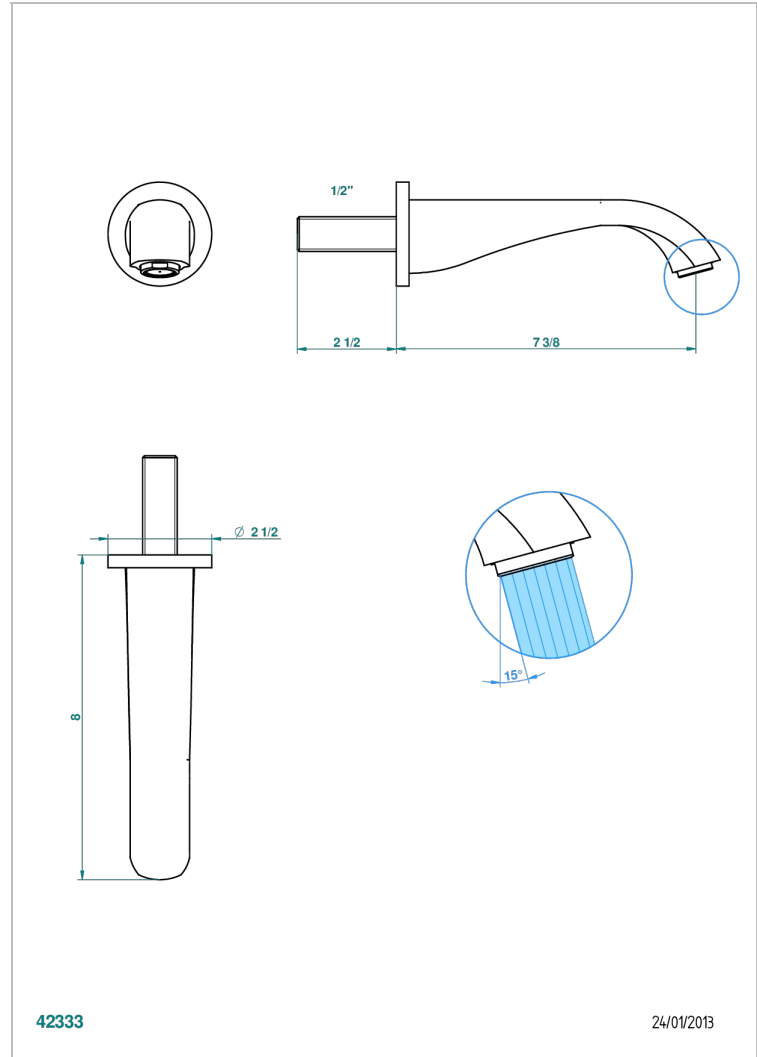

# DIPLOMATE GROOVED RINGS

U4B-22GAB

Wall mounted basin, goliath spout, 1/2" , without T junction

THG<sup>®</sup>  
PARIS

## CHARACTERISTIC

- Diplomat Grooved rings
- Wall mounted basin, goliath spout, 1/2" , without T junction

## RELATED SKU'S

- Ref. G00-309/B Free-flow basin waste with grid
- Ref. G00-309/S Bottle Trap only for waste
- Ref. G00-316 Click waste
- Ref. G00-308T Adjustable bottle trap, mini 45 mm - maxi 90 mm with 300 mm overflow pipe