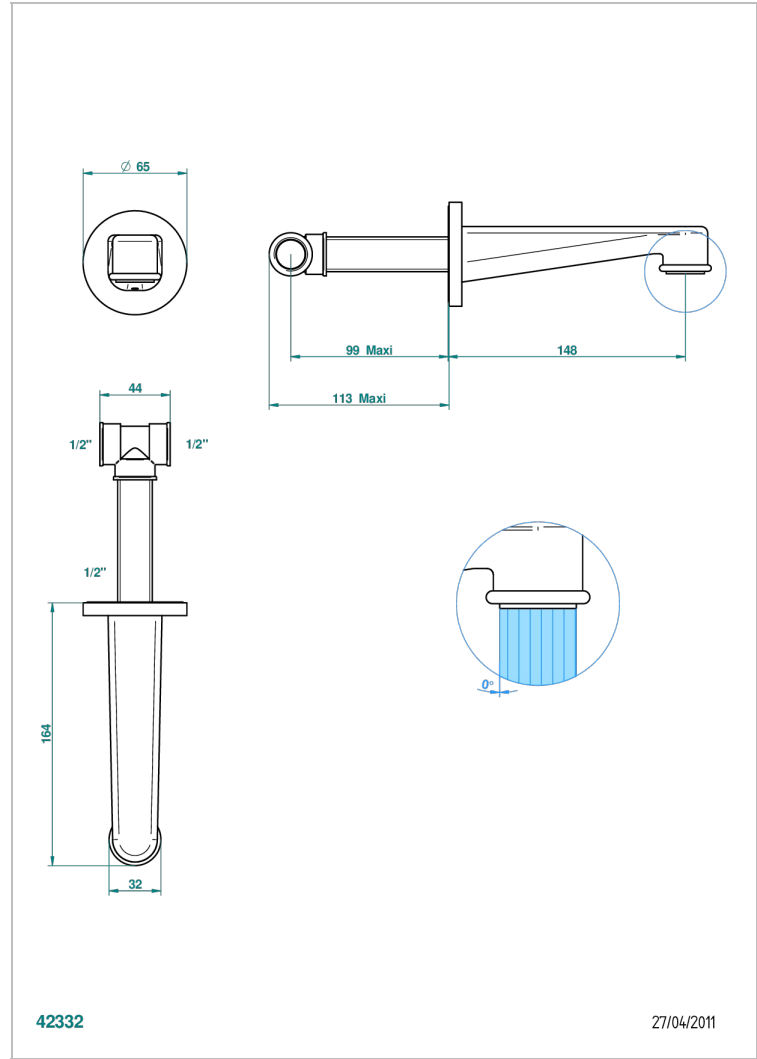

SPIRIT WITH LEVER

G58-22

Wall mounted basin spout, normal

THG[®]
PARIS

CHARACTERISTIC

- Spirit with lever
- Wall mounted basin spout, normal

TECHNICAL SPECS

- Recommandé : 3 bars (max. 5 bars) - Advised : 43,5 psi (max. 72 psi)
- 15 l/min à 3 bars (4 gpm at 43.5 psi)

RELATED SKU'S

- Ref. G00-309/B Free-flow basin waste with grid
- Ref. G00-309/S Bottle Trap only for waste
- Ref. G00-316 Click waste
- Ref. G00-308T Adjustable bottle trap, mini 45 mm - maxi 90 mm with 300 mm overflow pipe