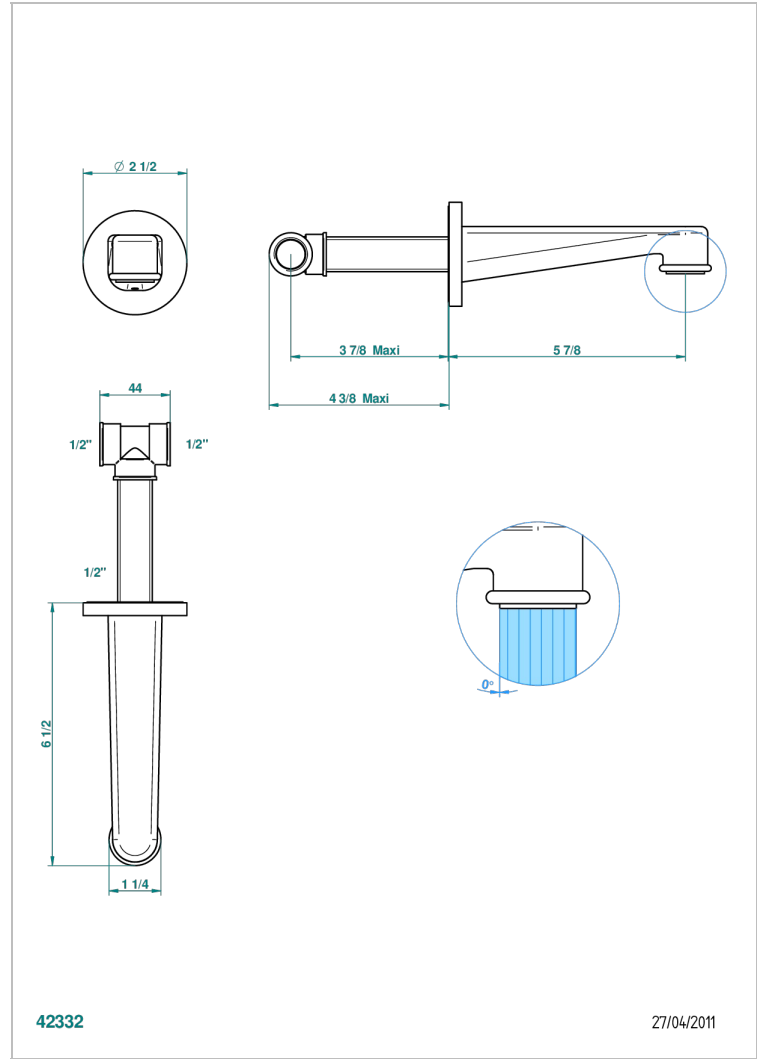

SPIRIT WITH LEVER

G58-22

Wall mounted basin spout, normal

THG[®]
PARIS

CHARACTERISTIC

- Spirit with lever
- Wall mounted basin spout, normal

TECHNICAL SPECS

- Recommandé : 3 bars (max. 5 bars) - Advised : 43,5 psi (max. 72 psi)
- 15 l/min à 3 bars (4 gpm at 43.5 psi)

RELATED SKU'S

- Ref. G00-309/B Free-flow basin waste with grid
- Ref. G00-309/S Bottle Trap only for waste
- Ref. G00-316 Click waste
- Ref. G00-308T Adjustable bottle trap, mini 45 mm - maxi 90 mm with 300 mm overflow pipe