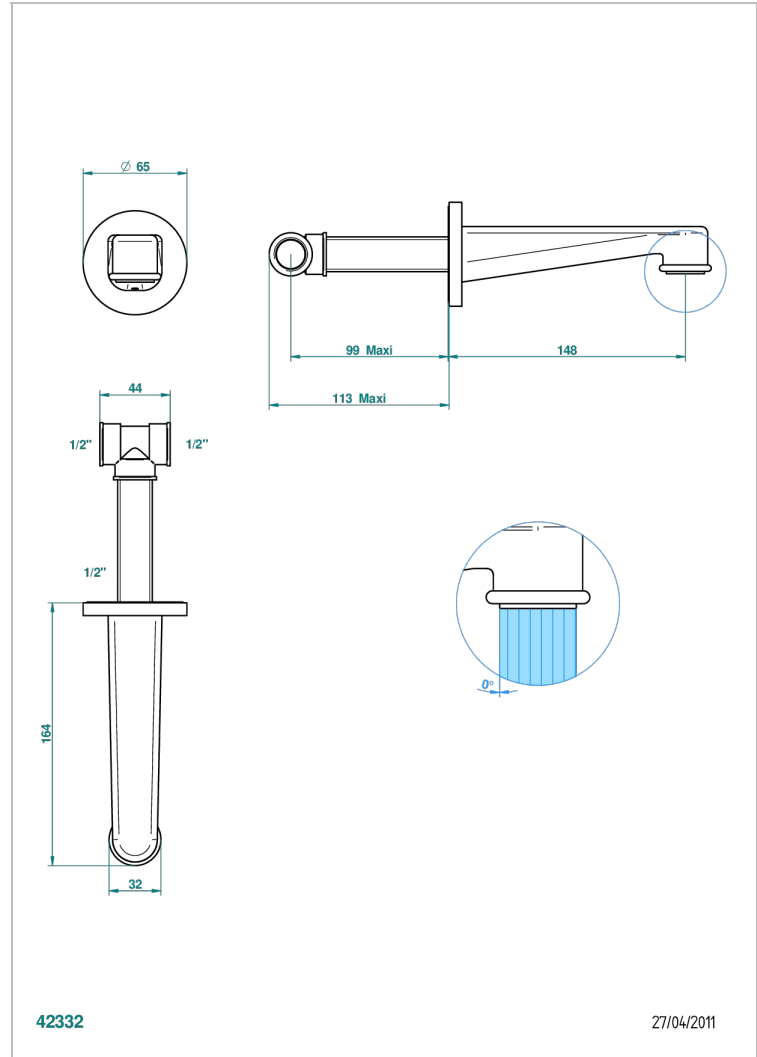

SPIRIT WITH LEVER

G58-22

Wall mounted basin spout, normal

THG[®]
PARIS

42332

27/04/2011

CHARACTERISTIC

- Spirit with lever
- Wall mounted basin spout, normal

TECHNICAL SPECS

- Recommandé : 3 bars (max. 5 bars) - Advised : 43,5 psi (max. 72 psi)
- 15 l/min à 3 bars (4 gpm at 43.5 psi)

RELATED SKU'S

- Ref. G00-309/B Free-flow basin waste with grid
- Ref. G00-309/S Bottle Trap only for waste
- Ref. G00-316 Click waste
- Ref. G00-308T Adjustable bottle trap, mini 45 mm - maxi 90 mm with 300 mm overflow pipe