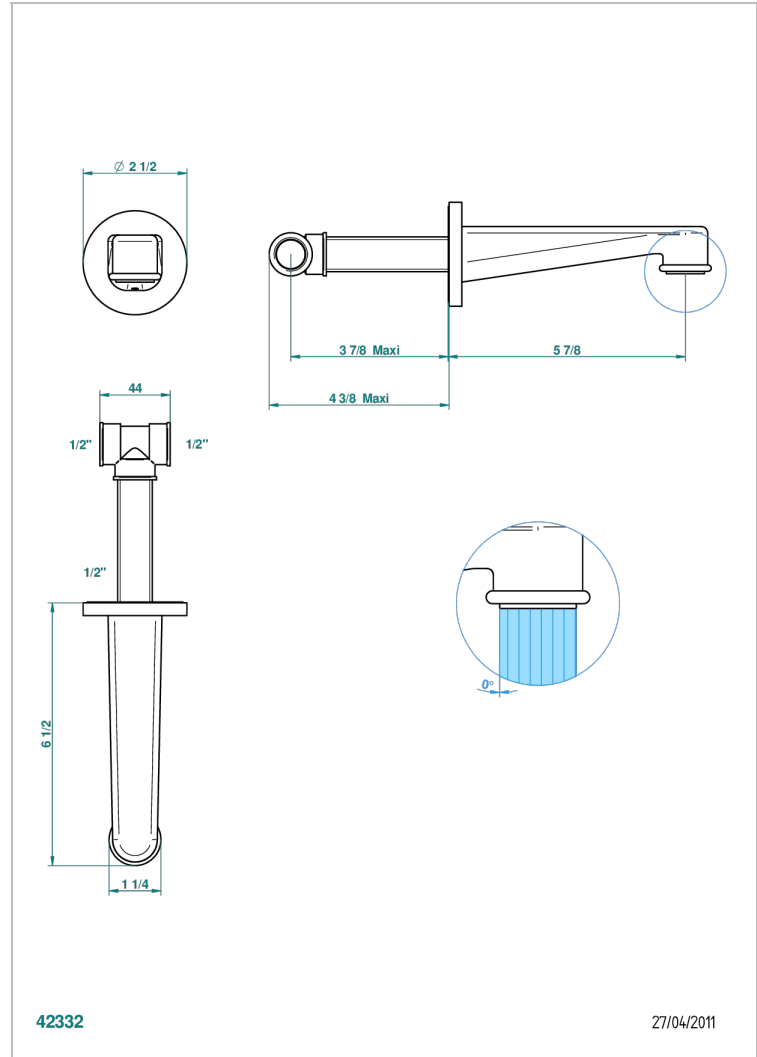

SPIRIT WITH LEVER

G58-22

Wall mounted basin spout, normal

THG[®]
PARIS

CHARACTERISTIC

- Spirit with lever
- Wall mounted basin spout, normal

TECHNICAL SPECS

- Recommandé : 3 bars (max. 5 bars) - Advised : 43,5 psi (max. 72 psi)
- 15 l/min à 3 bars (4 gpm at 43.5 psi)

RELATED SKU'S

- Ref. G00-309/B Free-flow basin waste with grid
- Ref. G00-309/S Bottle Trap only for waste
- Ref. G00-316 Click waste
- Ref. G00-308T Adjustable bottle trap, mini 45 mm - maxi 90 mm with 300 mm overflow pipe