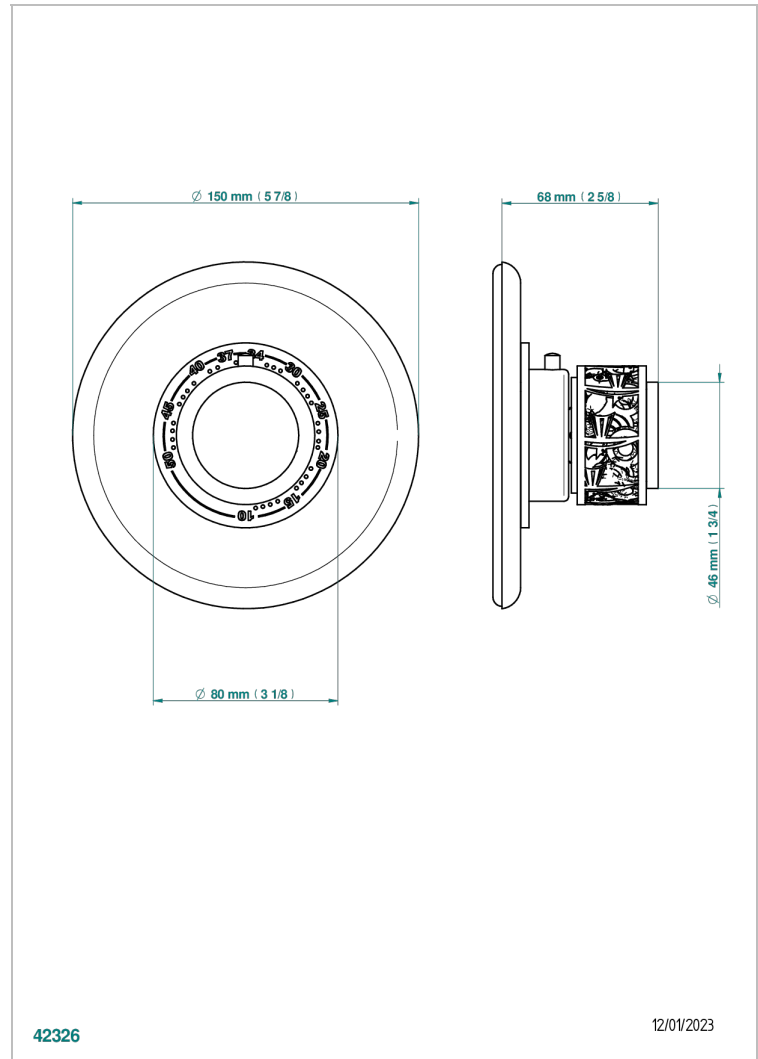

NEW PARADISE

U5P-15EN16US

Trim plate and handle for eurotherm valve 8200/us & 8300/us

THG[®]
PARIS

CHARACTERISTIC

- New Paradise
- Trim plate and handle for eurotherm valve 8200/us & 8300/us

AVAILABLE FINITIONS