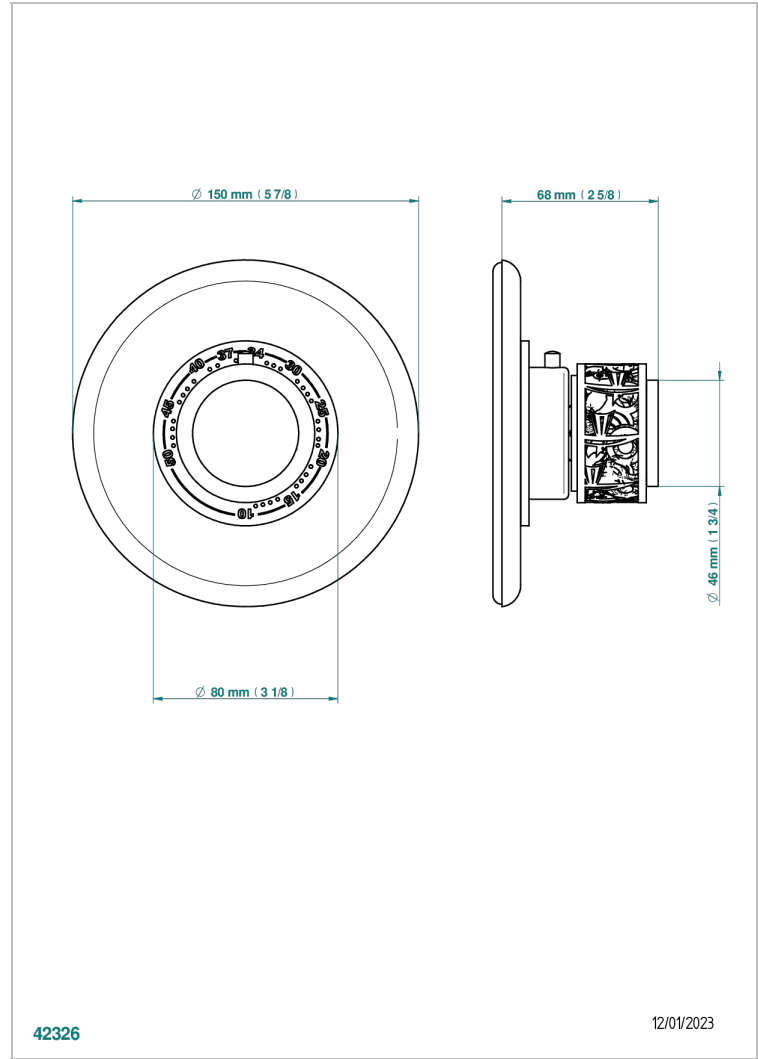

# NEW PARADISE

U5P-15EN16EM

Trim for Eurotherm thermostat n° 8105N, 8200N, 8300

THG<sup>®</sup>  
PARIS

## CHARACTERISTIC

- New Paradise
- Trim for Eurotherm thermostat n° 8105N, 8200N, 8300

## RELATED SKU'S

- Ref. G00-8105N 1/2" Eurotherm thermostat, 40 l/min with wax cartridge
- Ref. G00-8200N 3/4" Eurotherm thermostat, 80 l/min