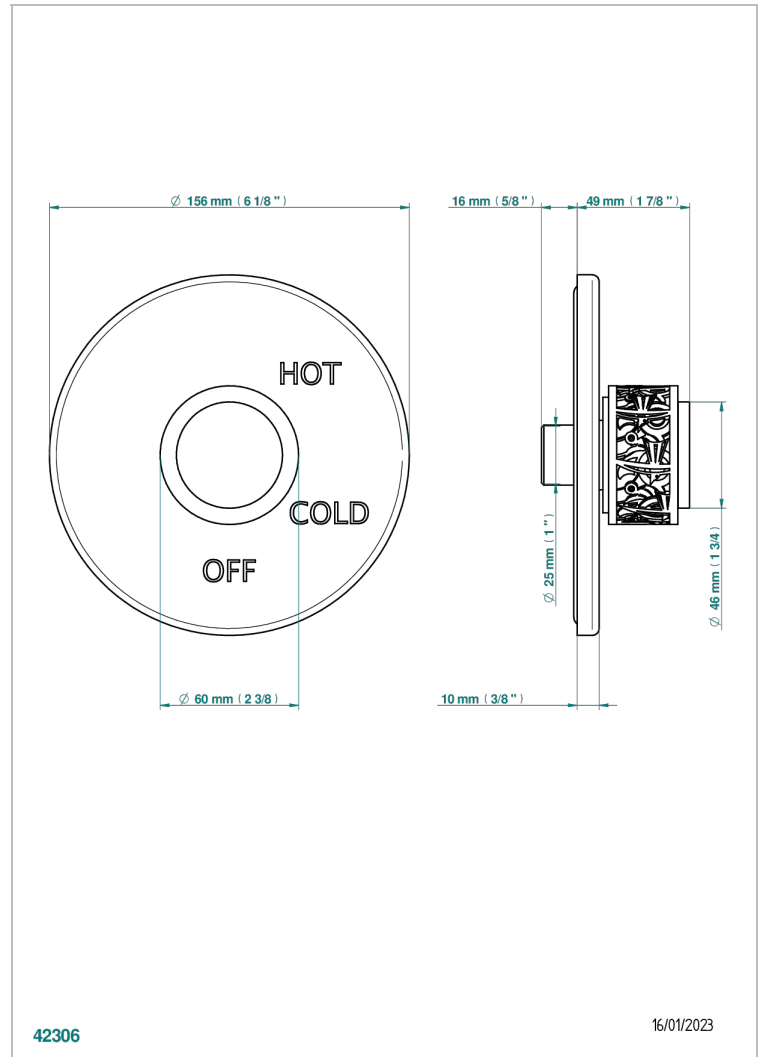

NEW PARADISE

U5P-320B

Trim for pressure balance valve

THG[®]
PARIS

CHARACTERISTIC

- New Paradise
- Trim for pressure balance valve

RELATED SKU'S

- Ref. G00-320A 1/2 " Pressure balance valve

AVAILABLE FINITIONS

Black ceram - D30
Blush PVD - H62
Brass color PVD - H49
Brown bronze color PVD - F33
Chrome polished - A02
Gold color PVD - H52

Gold mat - F07
Gold polished - F01
Graphite PVD - H64
Light coated bronze - D01
Matt Umber PVD - H67
Matt blush PVD - H60