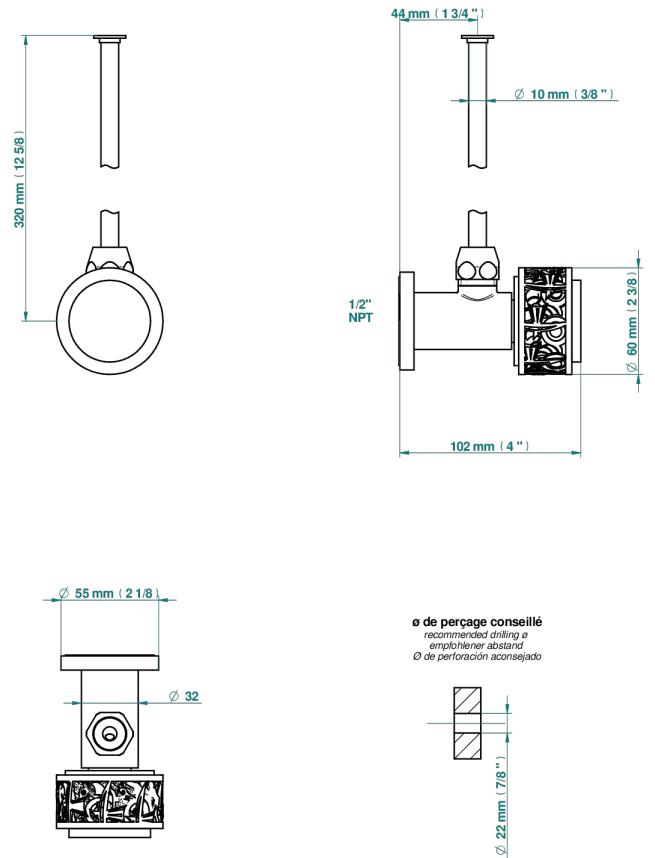

NEW PARADISE

U5P-181/SWC

Angle valve with 3/8 toiletsupply quick adaptator set

THG[®]
PARIS

42304

23/01/2023

CARACTERÍSTICAS

- New Paradise
- Angle valve with 3/8 toiletsupply quick adaptator set