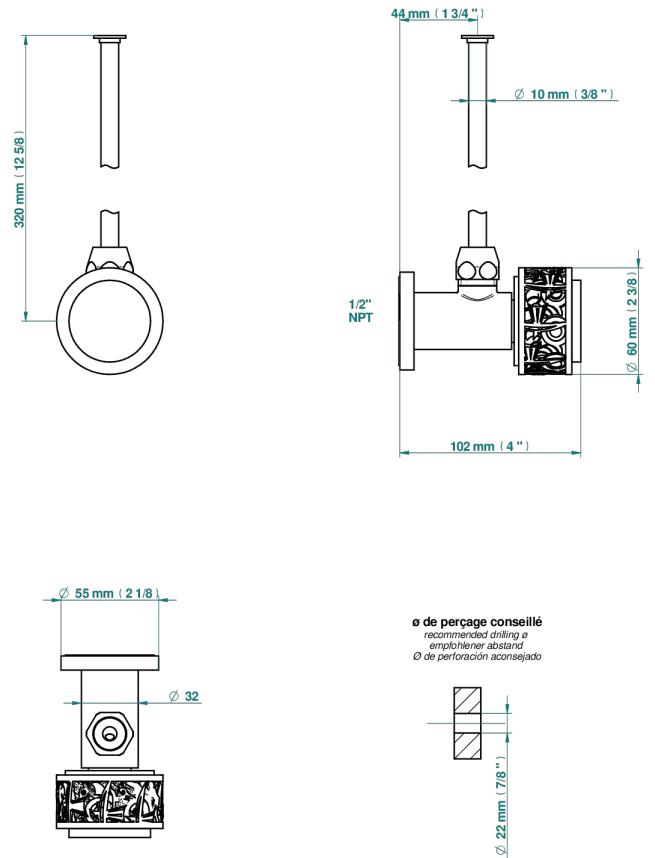

NEW PARADISE

U5P-181/SWC

Angle supply valve with 3/8" adaptor set for toilet

23/01/2023

CHARACTERISTIC

- New Paradise
- Angle supply valve with 3/8" adaptor set for toilet

AVAILABLE FINITIONS

Black ceram - D30
Blush PVD - H62
Brass color PVD - H49
Brown bronze color PVD - F33
Chrome polished - A02
Gold color PVD - H52

Matt nickel color PVD - H56
Nickel antique / Sovereign - H28
Nickel color PVD - H55
Nickel polished - B01
Soft matt gold - F31
Umber PVD - H66