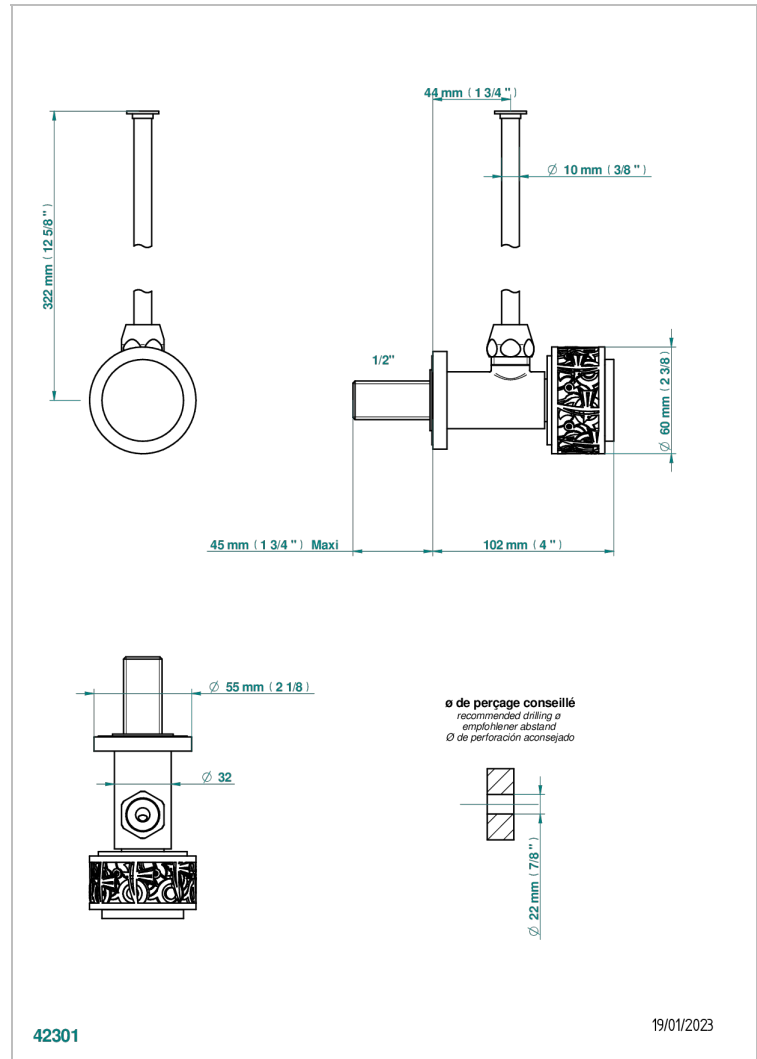

NEW PARADISE

U5P-181/S

1/2" stylised adjustable stop cock with 30 cm tube

CHARACTERISTIC

- New Paradise
- 1/2" stylised adjustable stop cock with 30 cm tube

AVAILABLE FINITIONS

Antique nickel - H28
Black ceram - D30
Blush PVD - H62
Brass color PVD - H49
Brown bronze color PVD - F33
Gold color PVD - H52

Nickel color PVD - H55
Polished chrome (color finish) - A02
Polished gold (color finish) - F01
Polished nickel - B01
Soft matt gold - F31
Umber PVD - H66