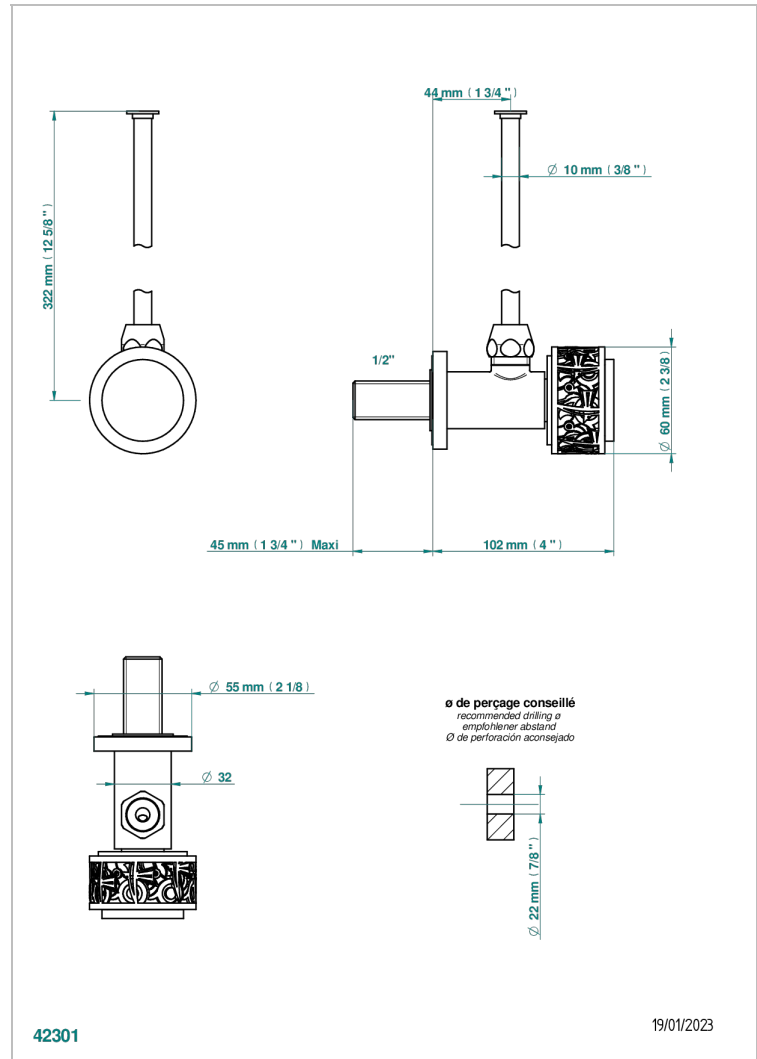

# NEW PARADISE

U5P-181/S

1/2" stylised adjustable stop cock with 30 cm tube

## CHARACTERISTIC

- New Paradise
- 1/2" stylised adjustable stop cock with 30 cm tube

## AVAILABLE FINITIONS

Antique nickel - H28  
Black ceram - D30  
Blush PVD - H62  
Brass color PVD - H49  
Brown bronze color PVD - F33  
Gold color PVD - H52

Graphite PVD - H64  
Lacquered light bronze - D01  
Matt Umber PVD - H67  
Matt blush PVD - H60  
Matt brass color PVD - H50  
Matt brown bronze color PVD - F34