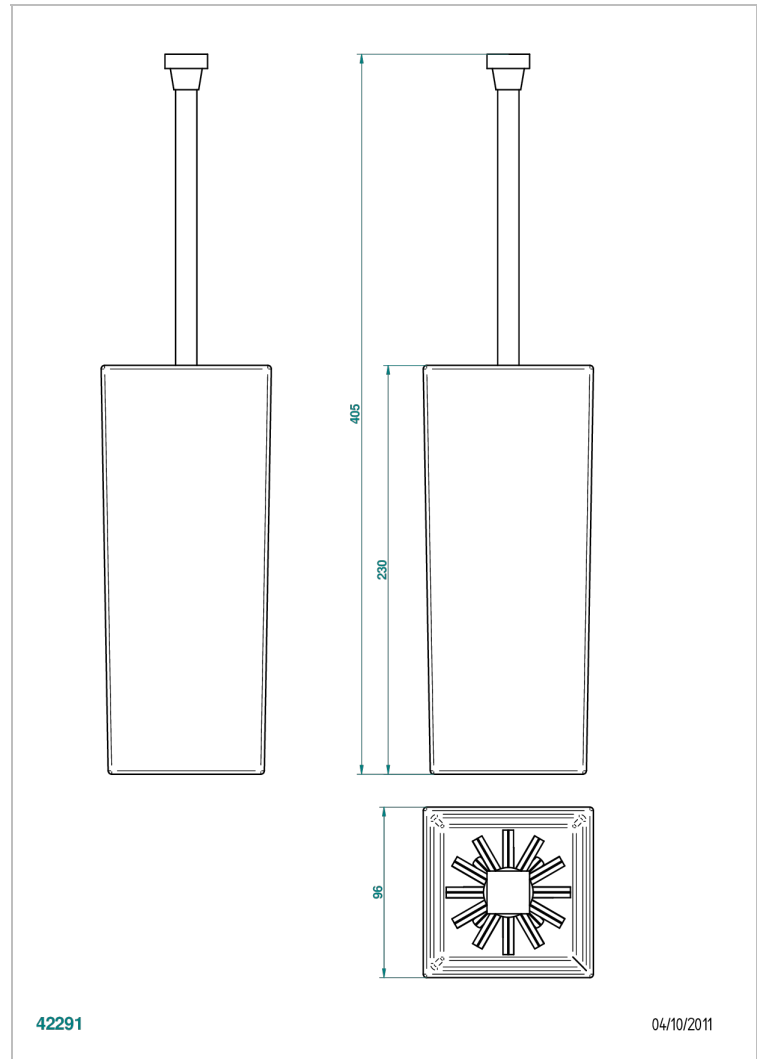

BELUGA WITH LEVER

G1U-4702

Wc brush and holder, glass

THG[®]
PARIS

CHARACTERISTIC

- Beluga with lever
- Wc brush and holder, glass

AVAILABLE FINITIONS

Antique nickel - H28
Black ceram - D30
Blush PVD - H62
Brass color PVD - H49
Brown bronze color PVD - F33
Gold color PVD - H52