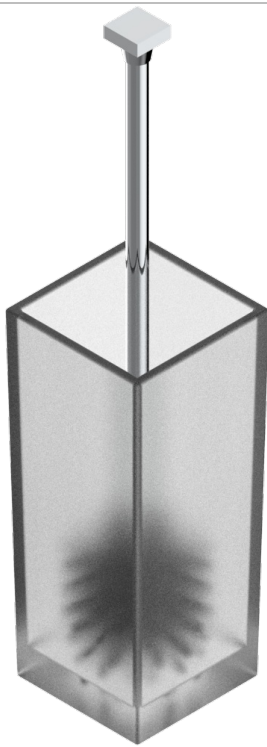

BELUGA WITH LEVER

G1U-4702

Wc brush and holder, glass

THG[®]
PARIS

CHARACTERISTIC

- Beluga with lever
- Wc brush and holder, glass

AVAILABLE FINITIONS

Antique nickel - H28
Black ceram - D30
Blush PVD - H62
Brass color PVD - H49
Brown bronze color PVD - F33
Gold color PVD - H52

Graphite PVD - H64
Lacquered light bronze - D01
Matt Umber PVD - H67
Matt blush PVD - H60
Matt brass color PVD - H50
Matt brown bronze color PVD - F34

Matt chrome - C02
Matt gold - F07
Matt gold color PVD - H53
Matt graphite PVD - H65
Matt nickel (color finish) - C01
Matt nickel color PVD - H56

Nickel color PVD - H55
Polished chrome (color finish) - A02
Polished chrome / Polished gold (color finish) - G02
Polished gold (color finish) - F01
Polished nickel - B01
Soft gold - F30

Soft matt gold - F31
Umber PVD - H66
Varnished matt antique red copper (color finish) - H07