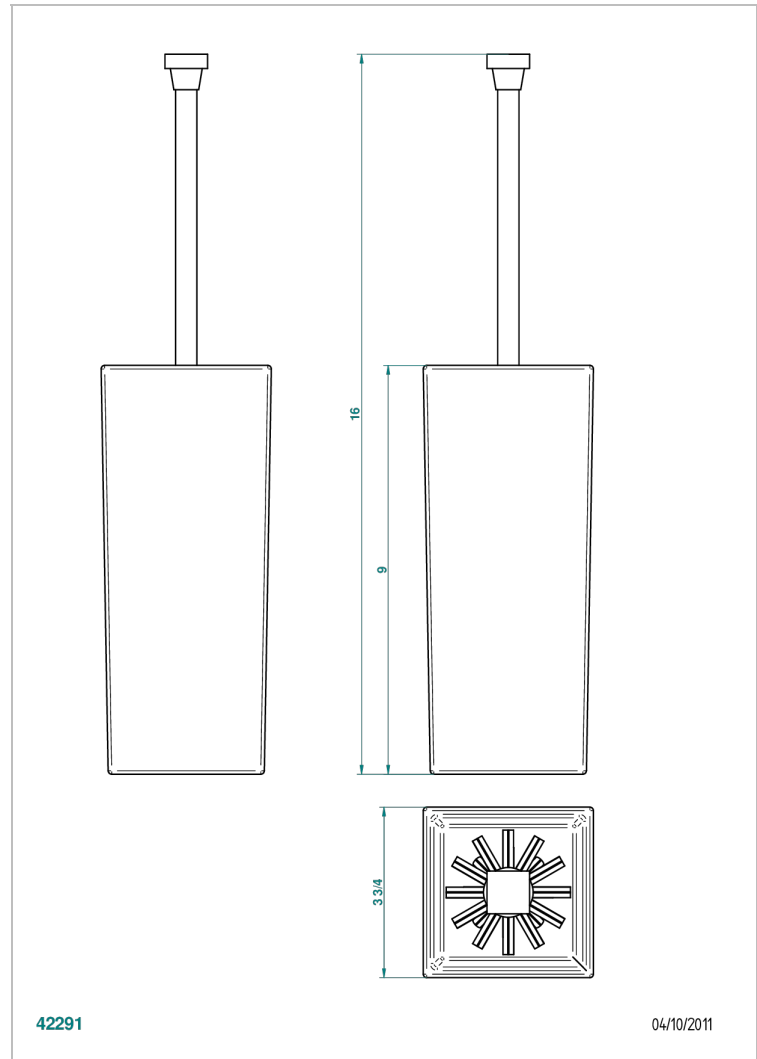

BELUGA WITH LEVER

G1U-4702

Wc brush and holder, glass

THG[®]
PARIS

CHARACTERISTIC

- Beluga with lever
- Wc brush and holder, glass

AVAILABLE FINITIONS

Antique nickel - H28
Black ceram - D30
Blush PVD - H62
Brass color PVD - H49
Brown bronze color PVD - F33
Gold color PVD - H52